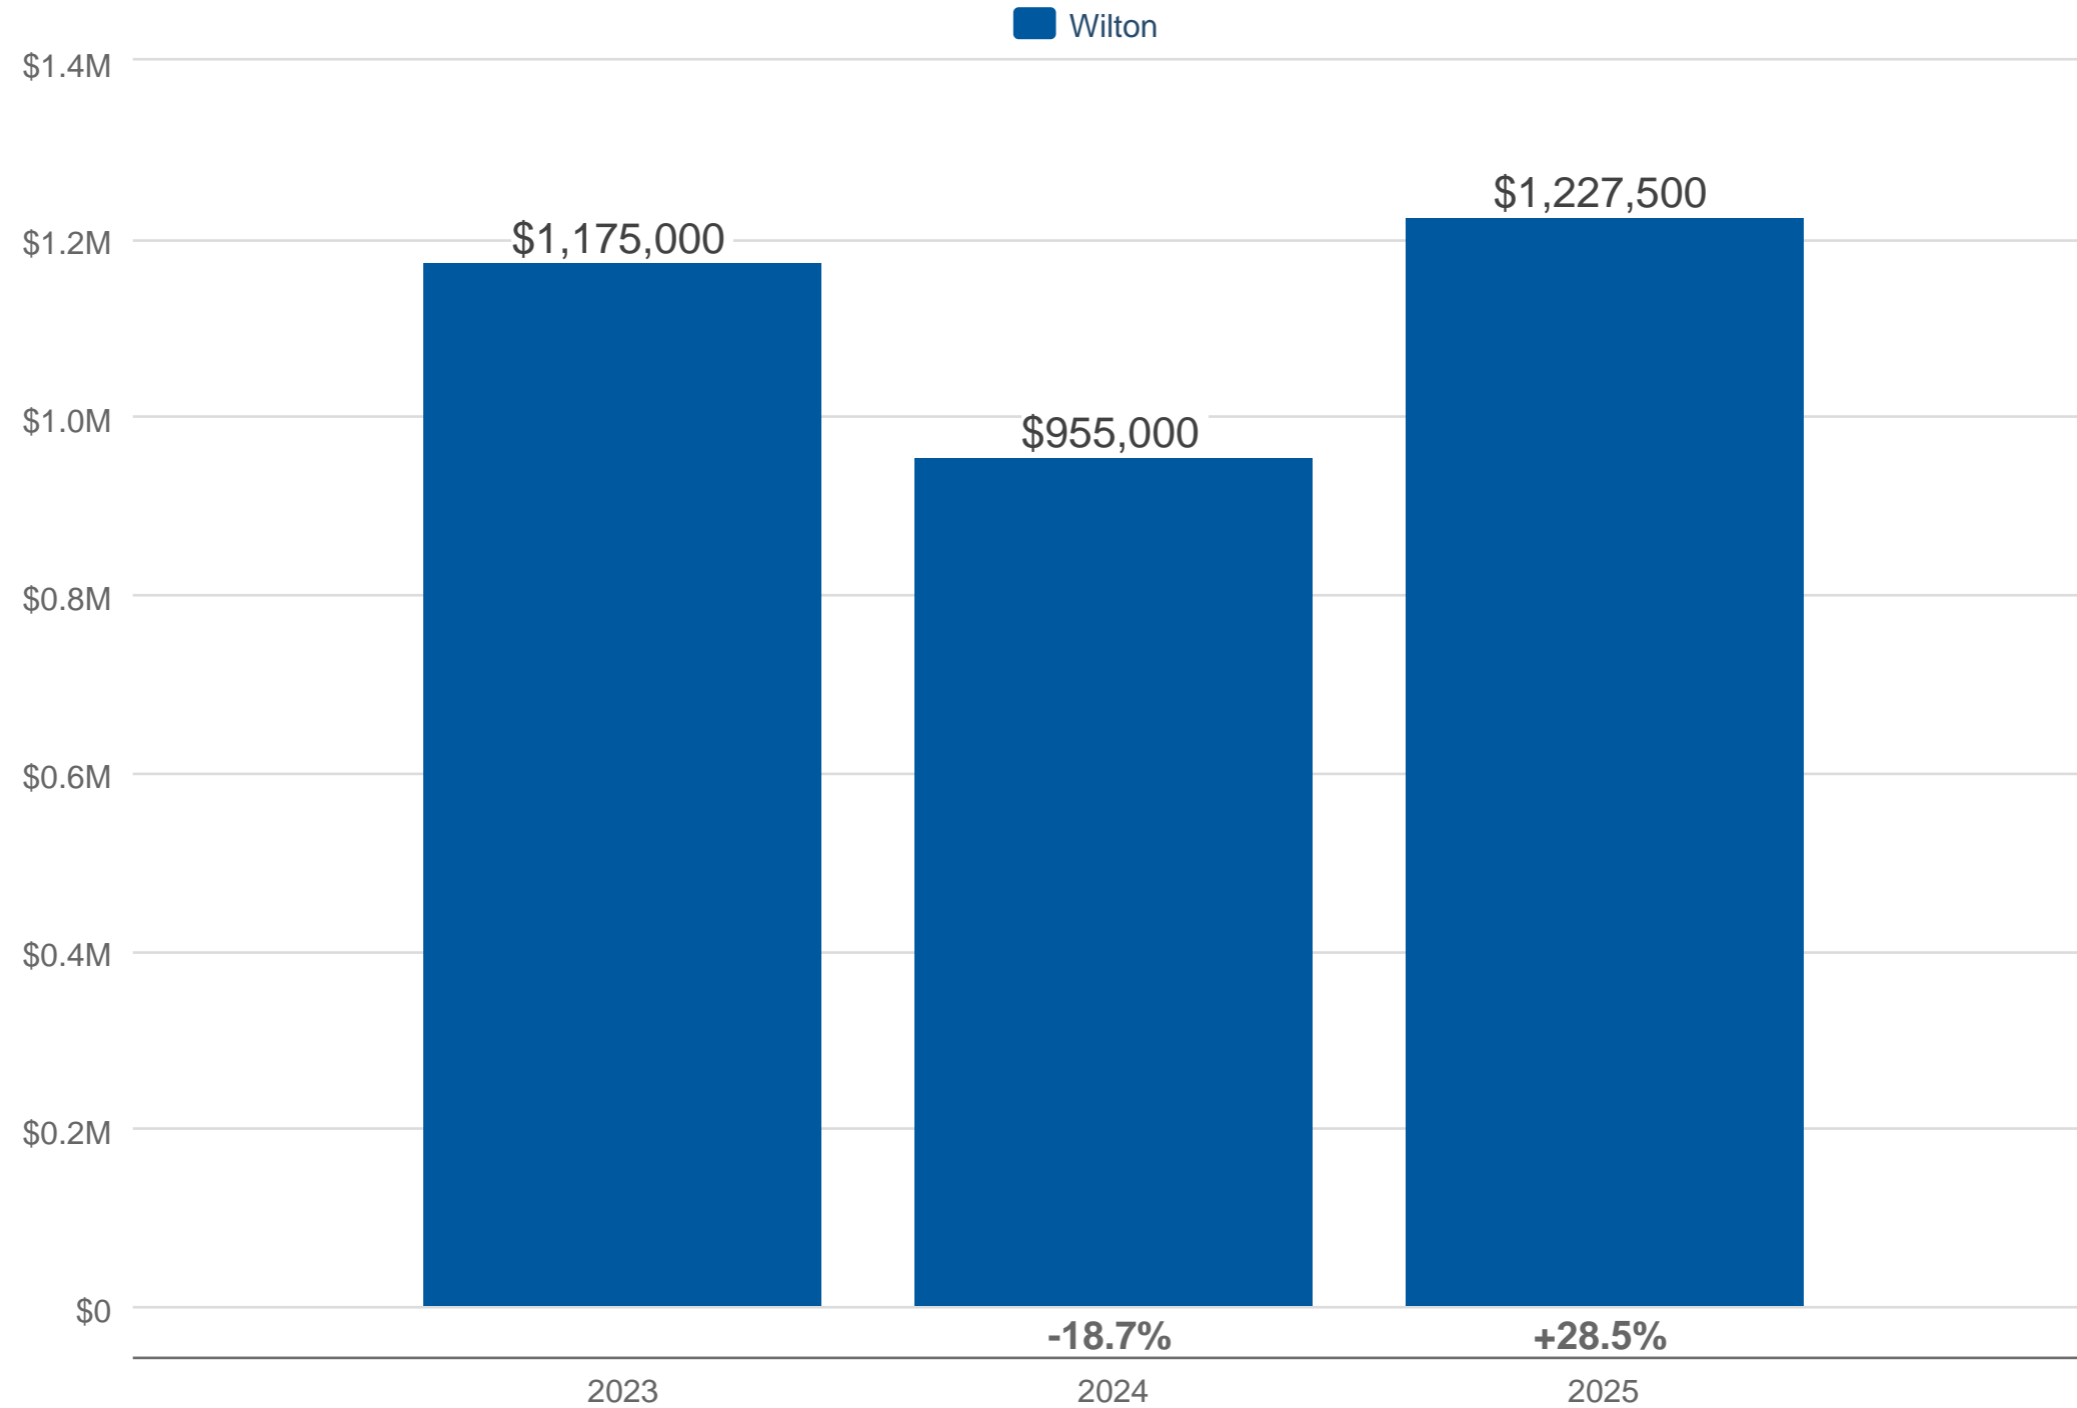

### January Median Sales Price

Wilton: Single Family

Each data point is one month of activity. Data is from February 14, 2025.