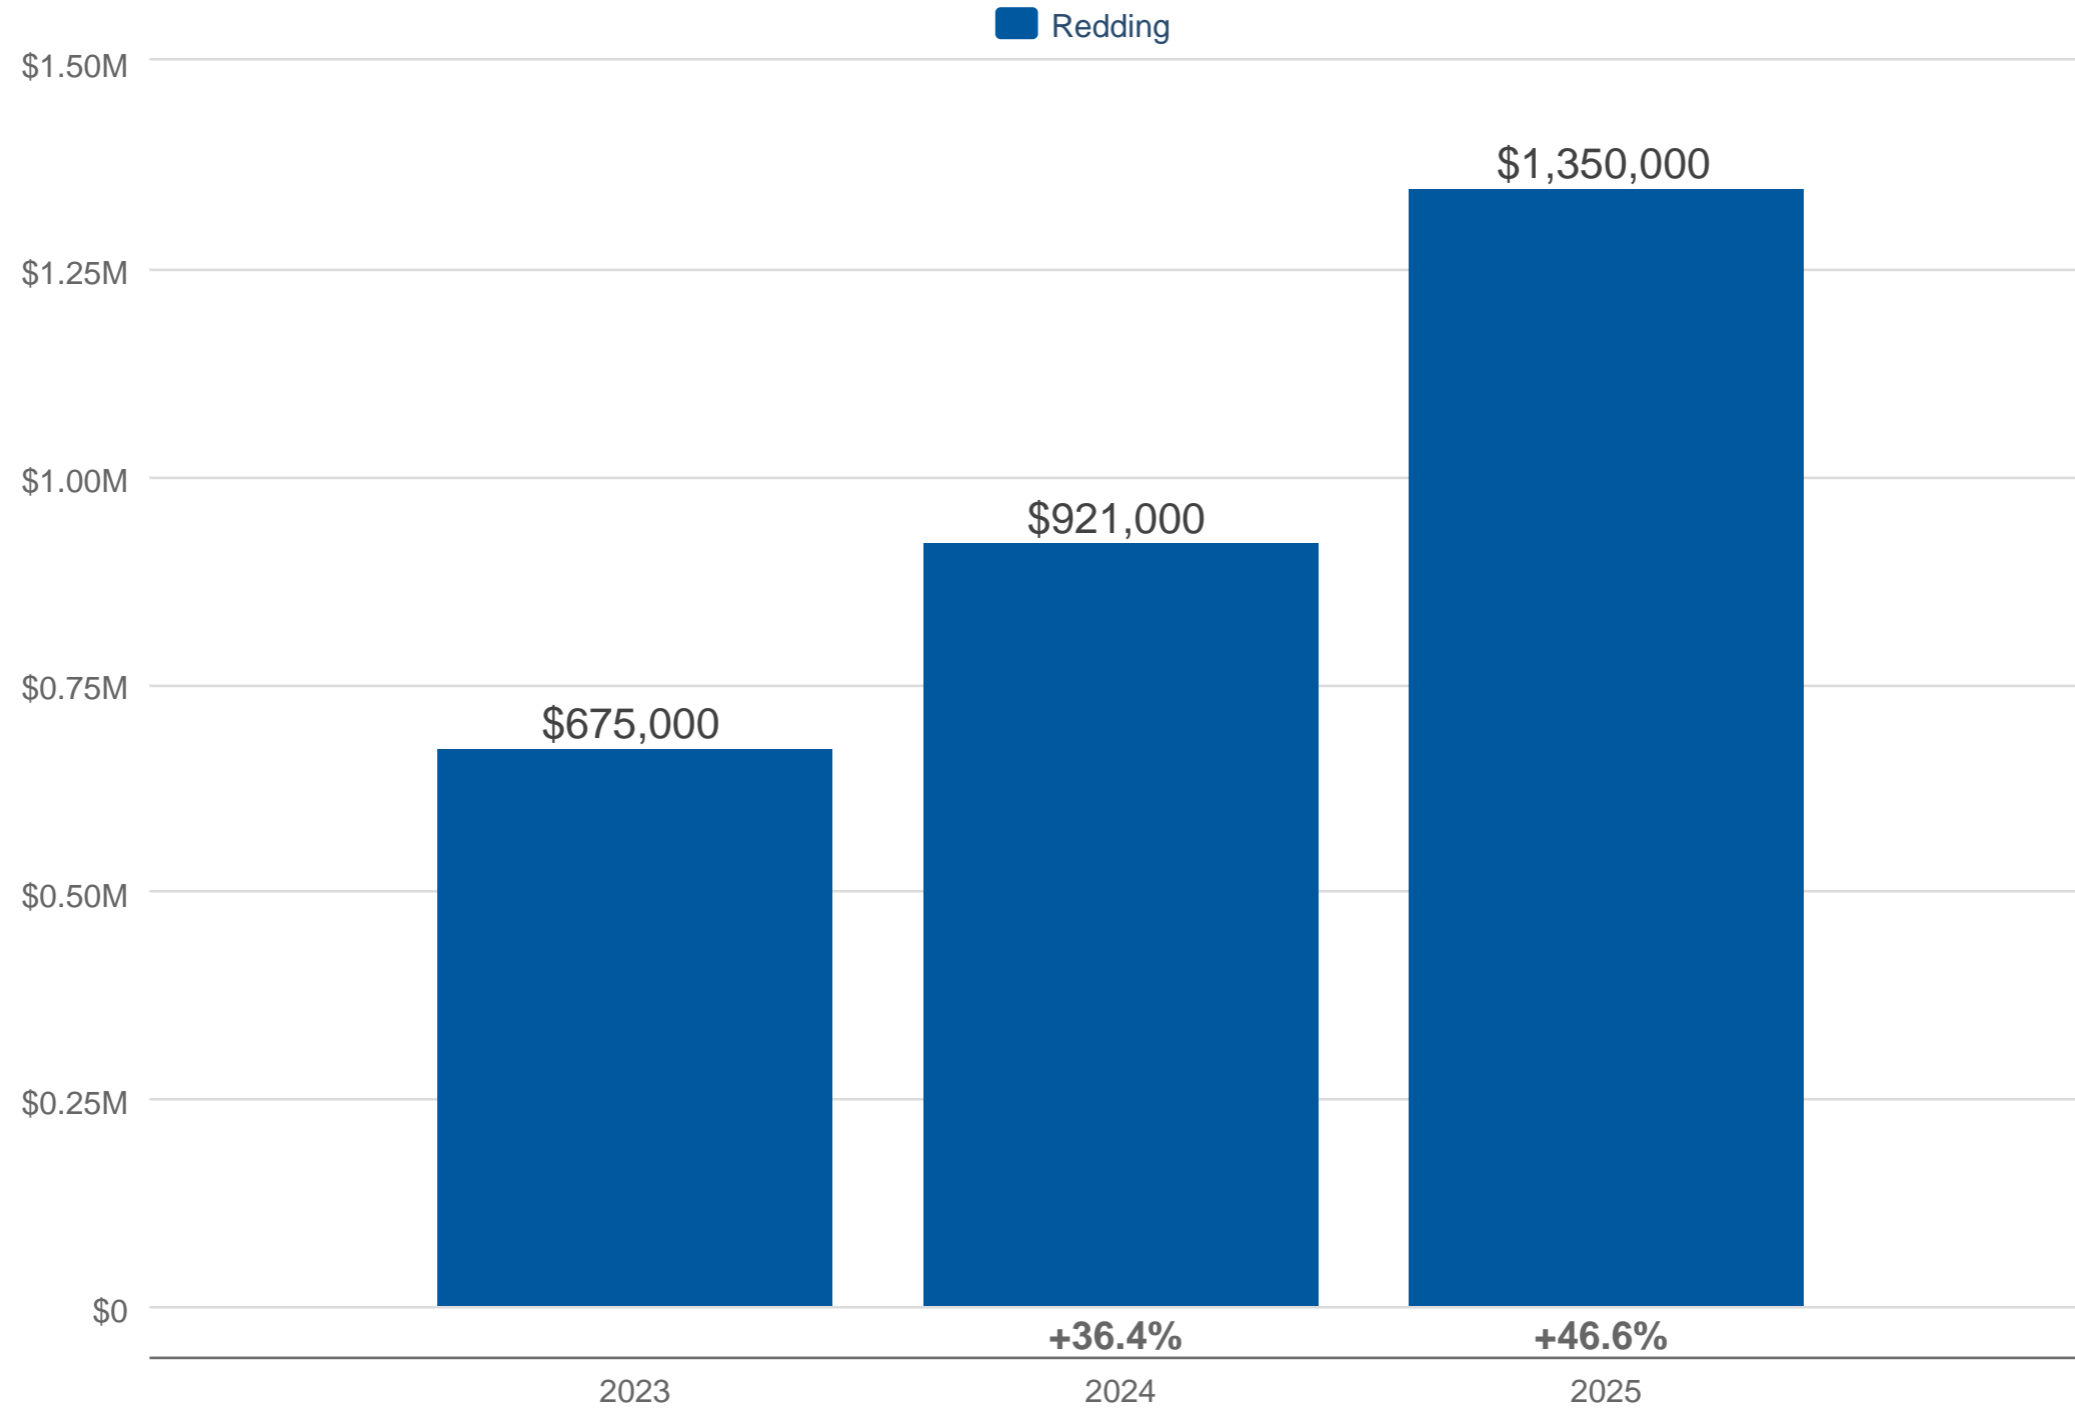

### January Median Sales Price

Redding: Single Family

Each data point is one month of activity. Data is from February 14, 2025.