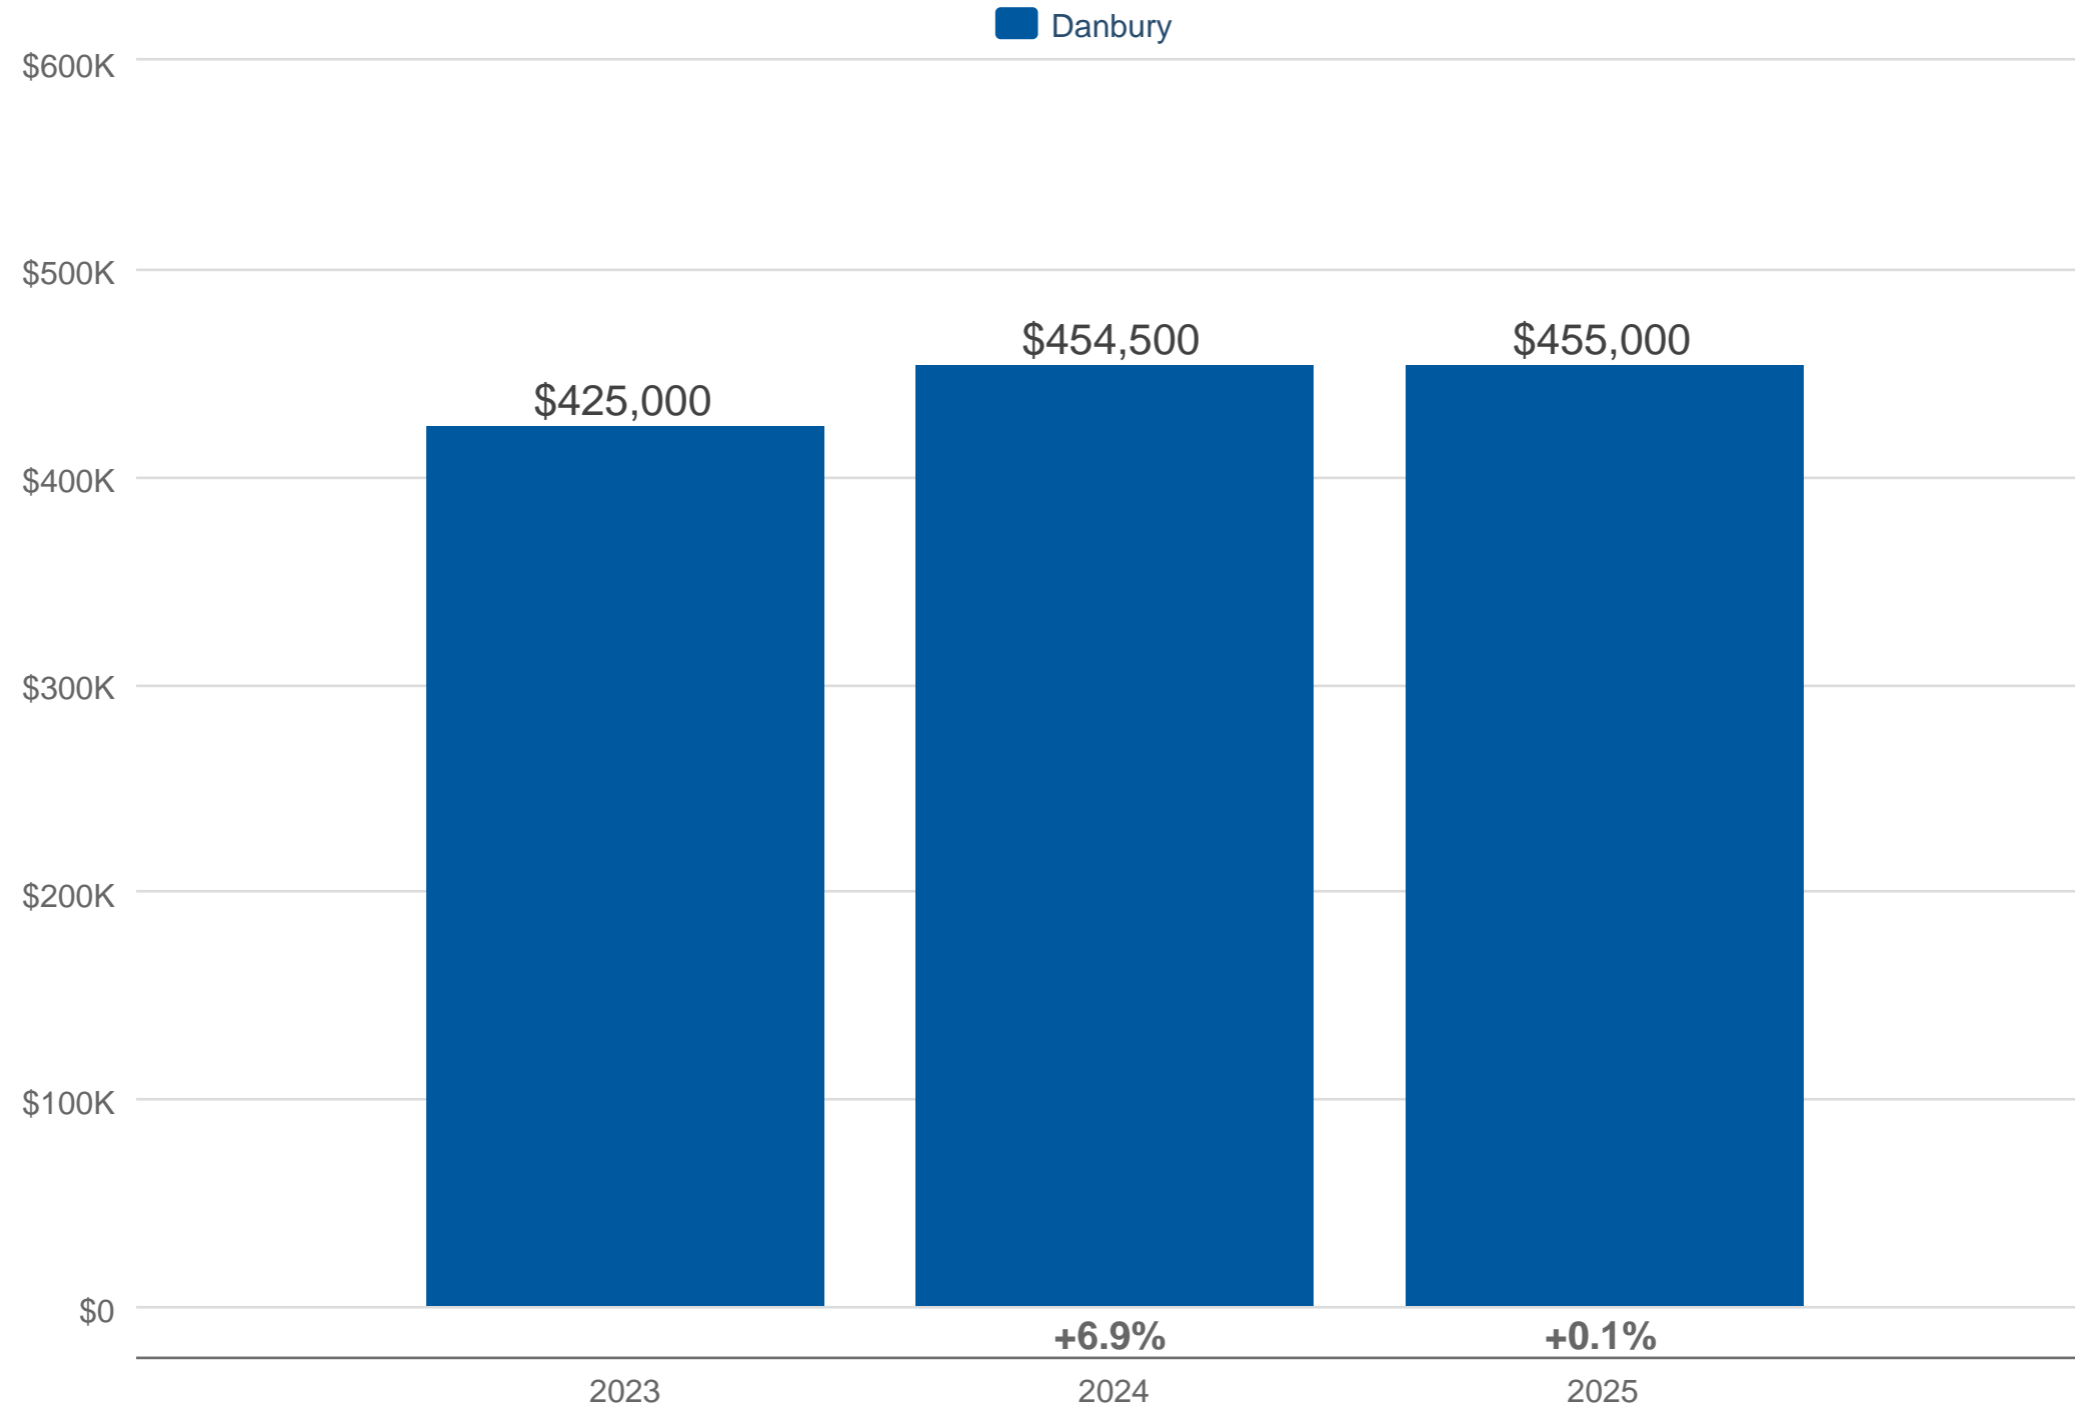

January Median Sales Price

Danbury: Single Family

Each data point is one month of activity. Data is from February 14, 2025.