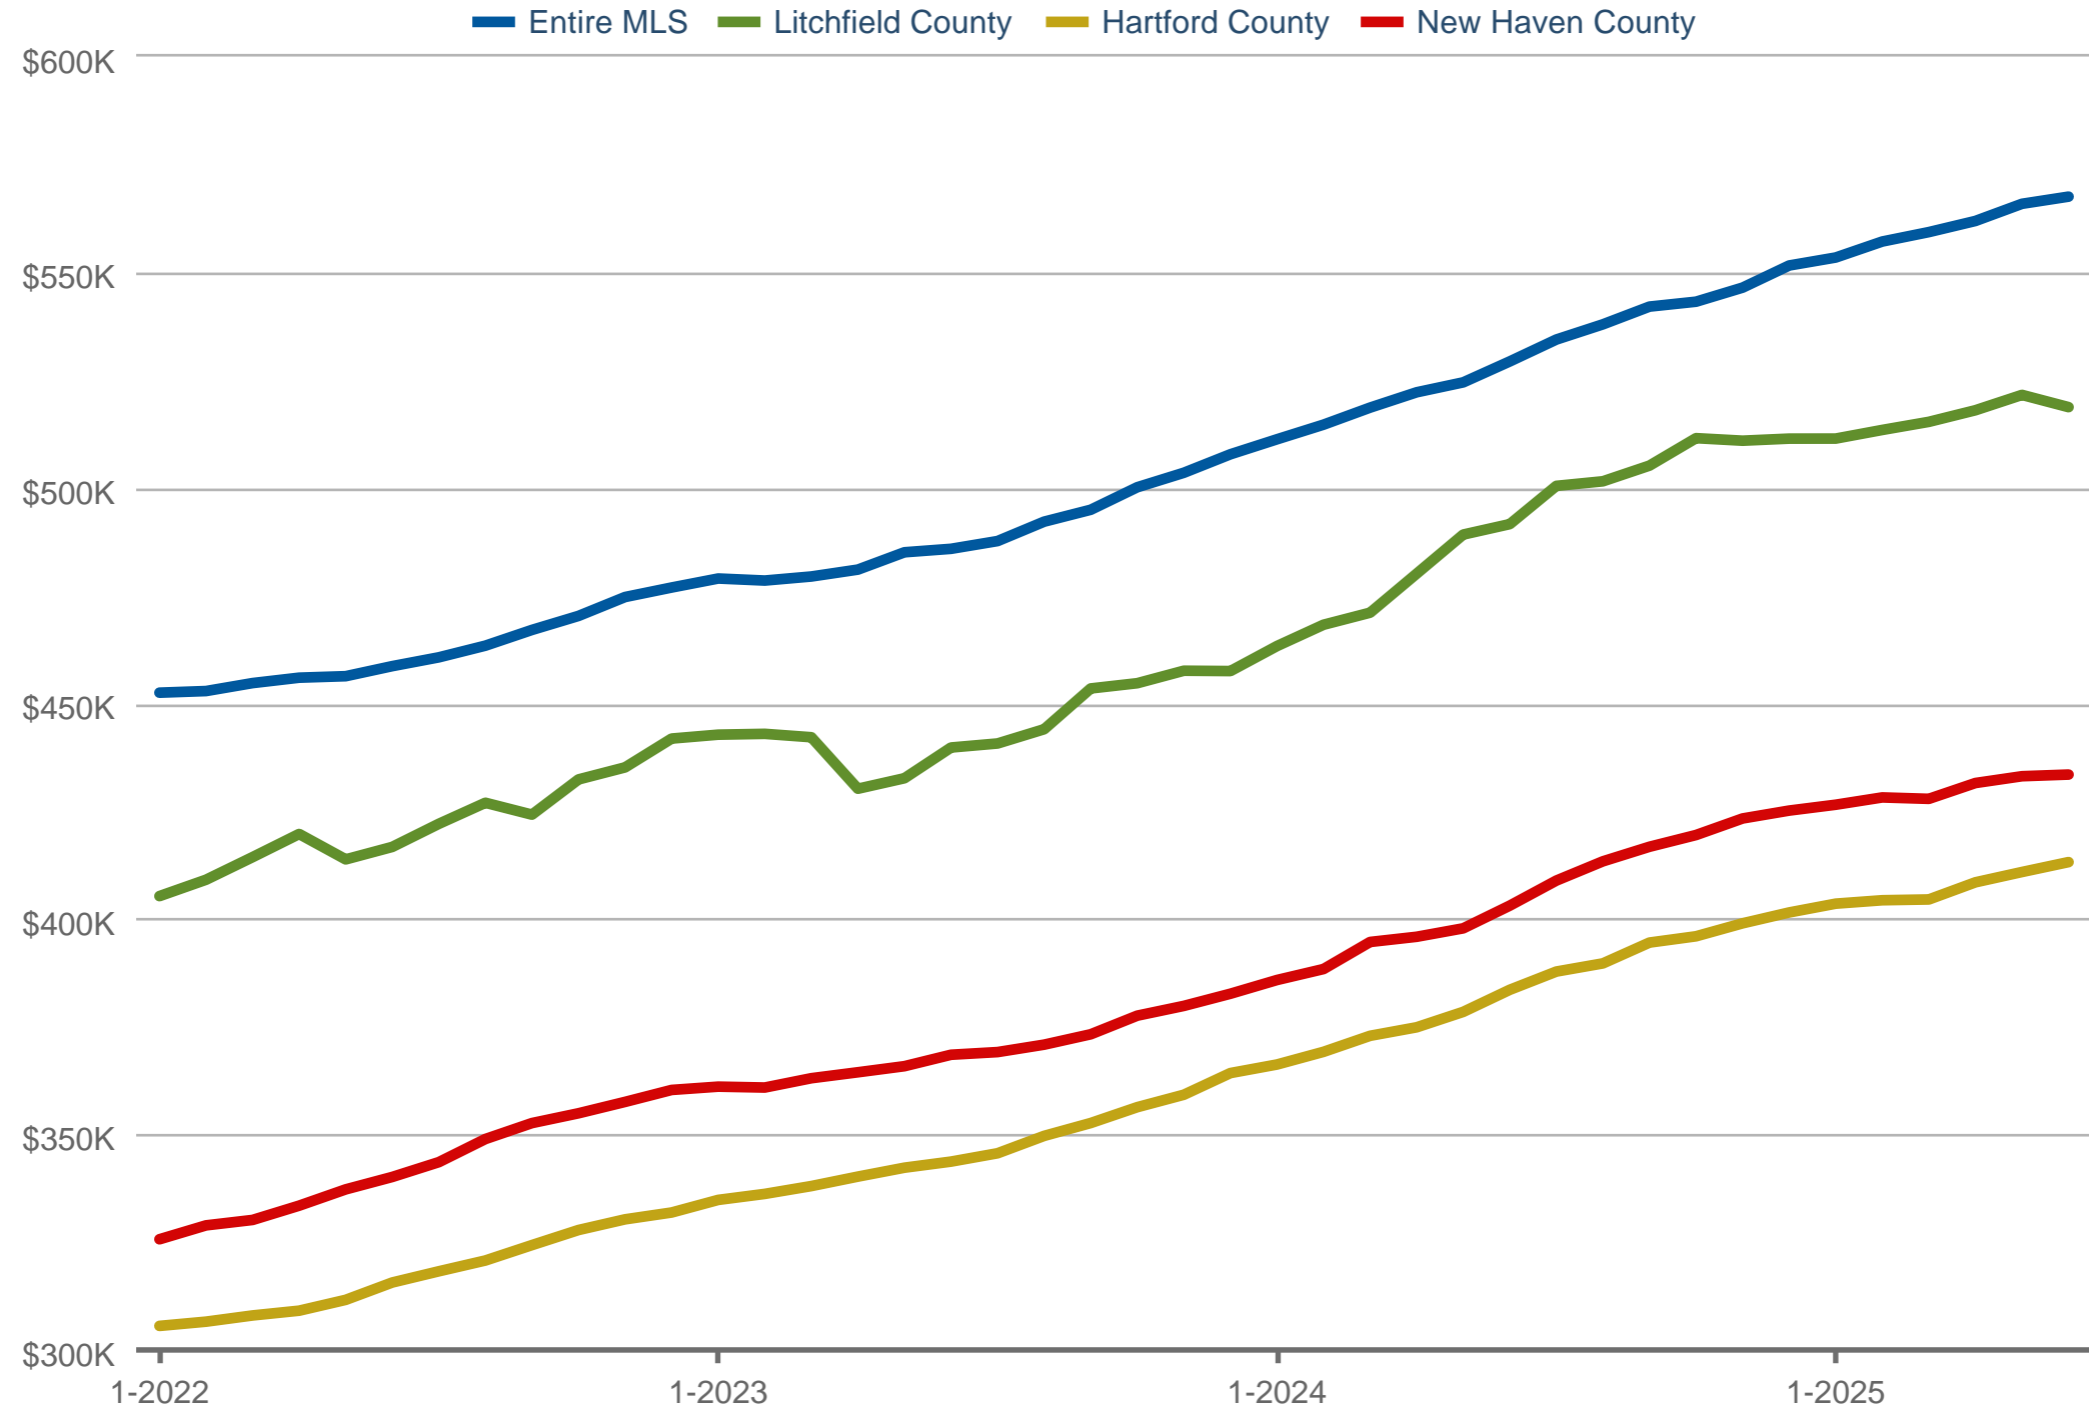

Average Sales Price

Entire MLS & Litchfield County & Hartford County & New Haven County

Each data point is 12 months of activity. Data is from July 15, 2025.