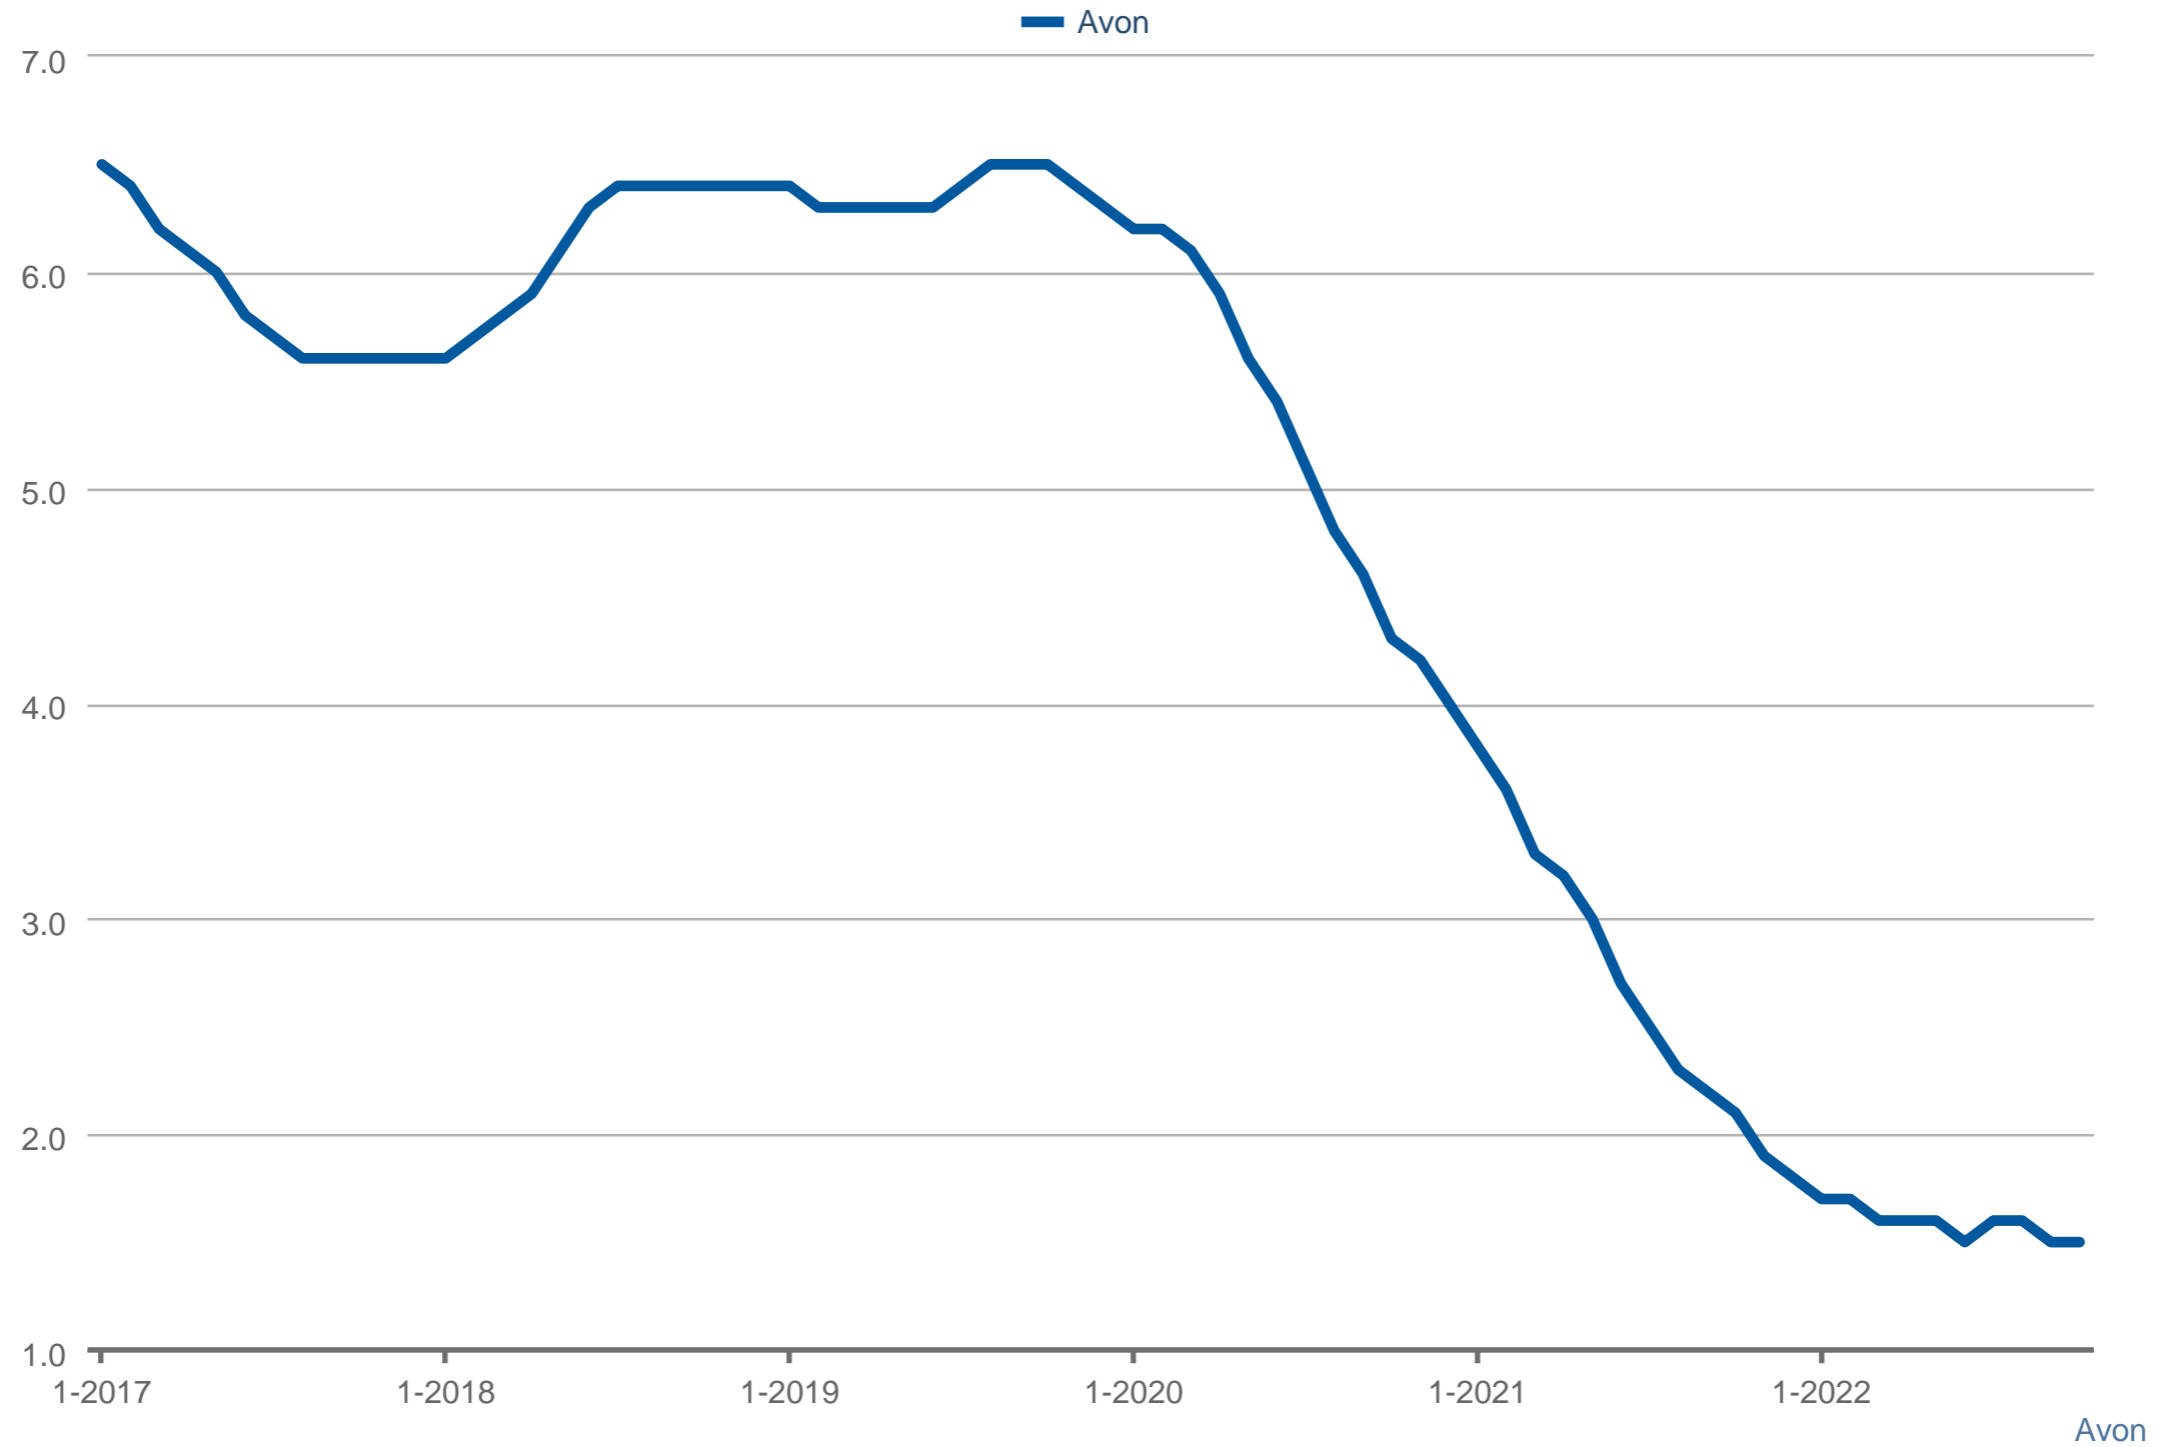

Months Supply of Homes for Sale

Each data point is 12 months of activity. Data is from November 11, 2022.