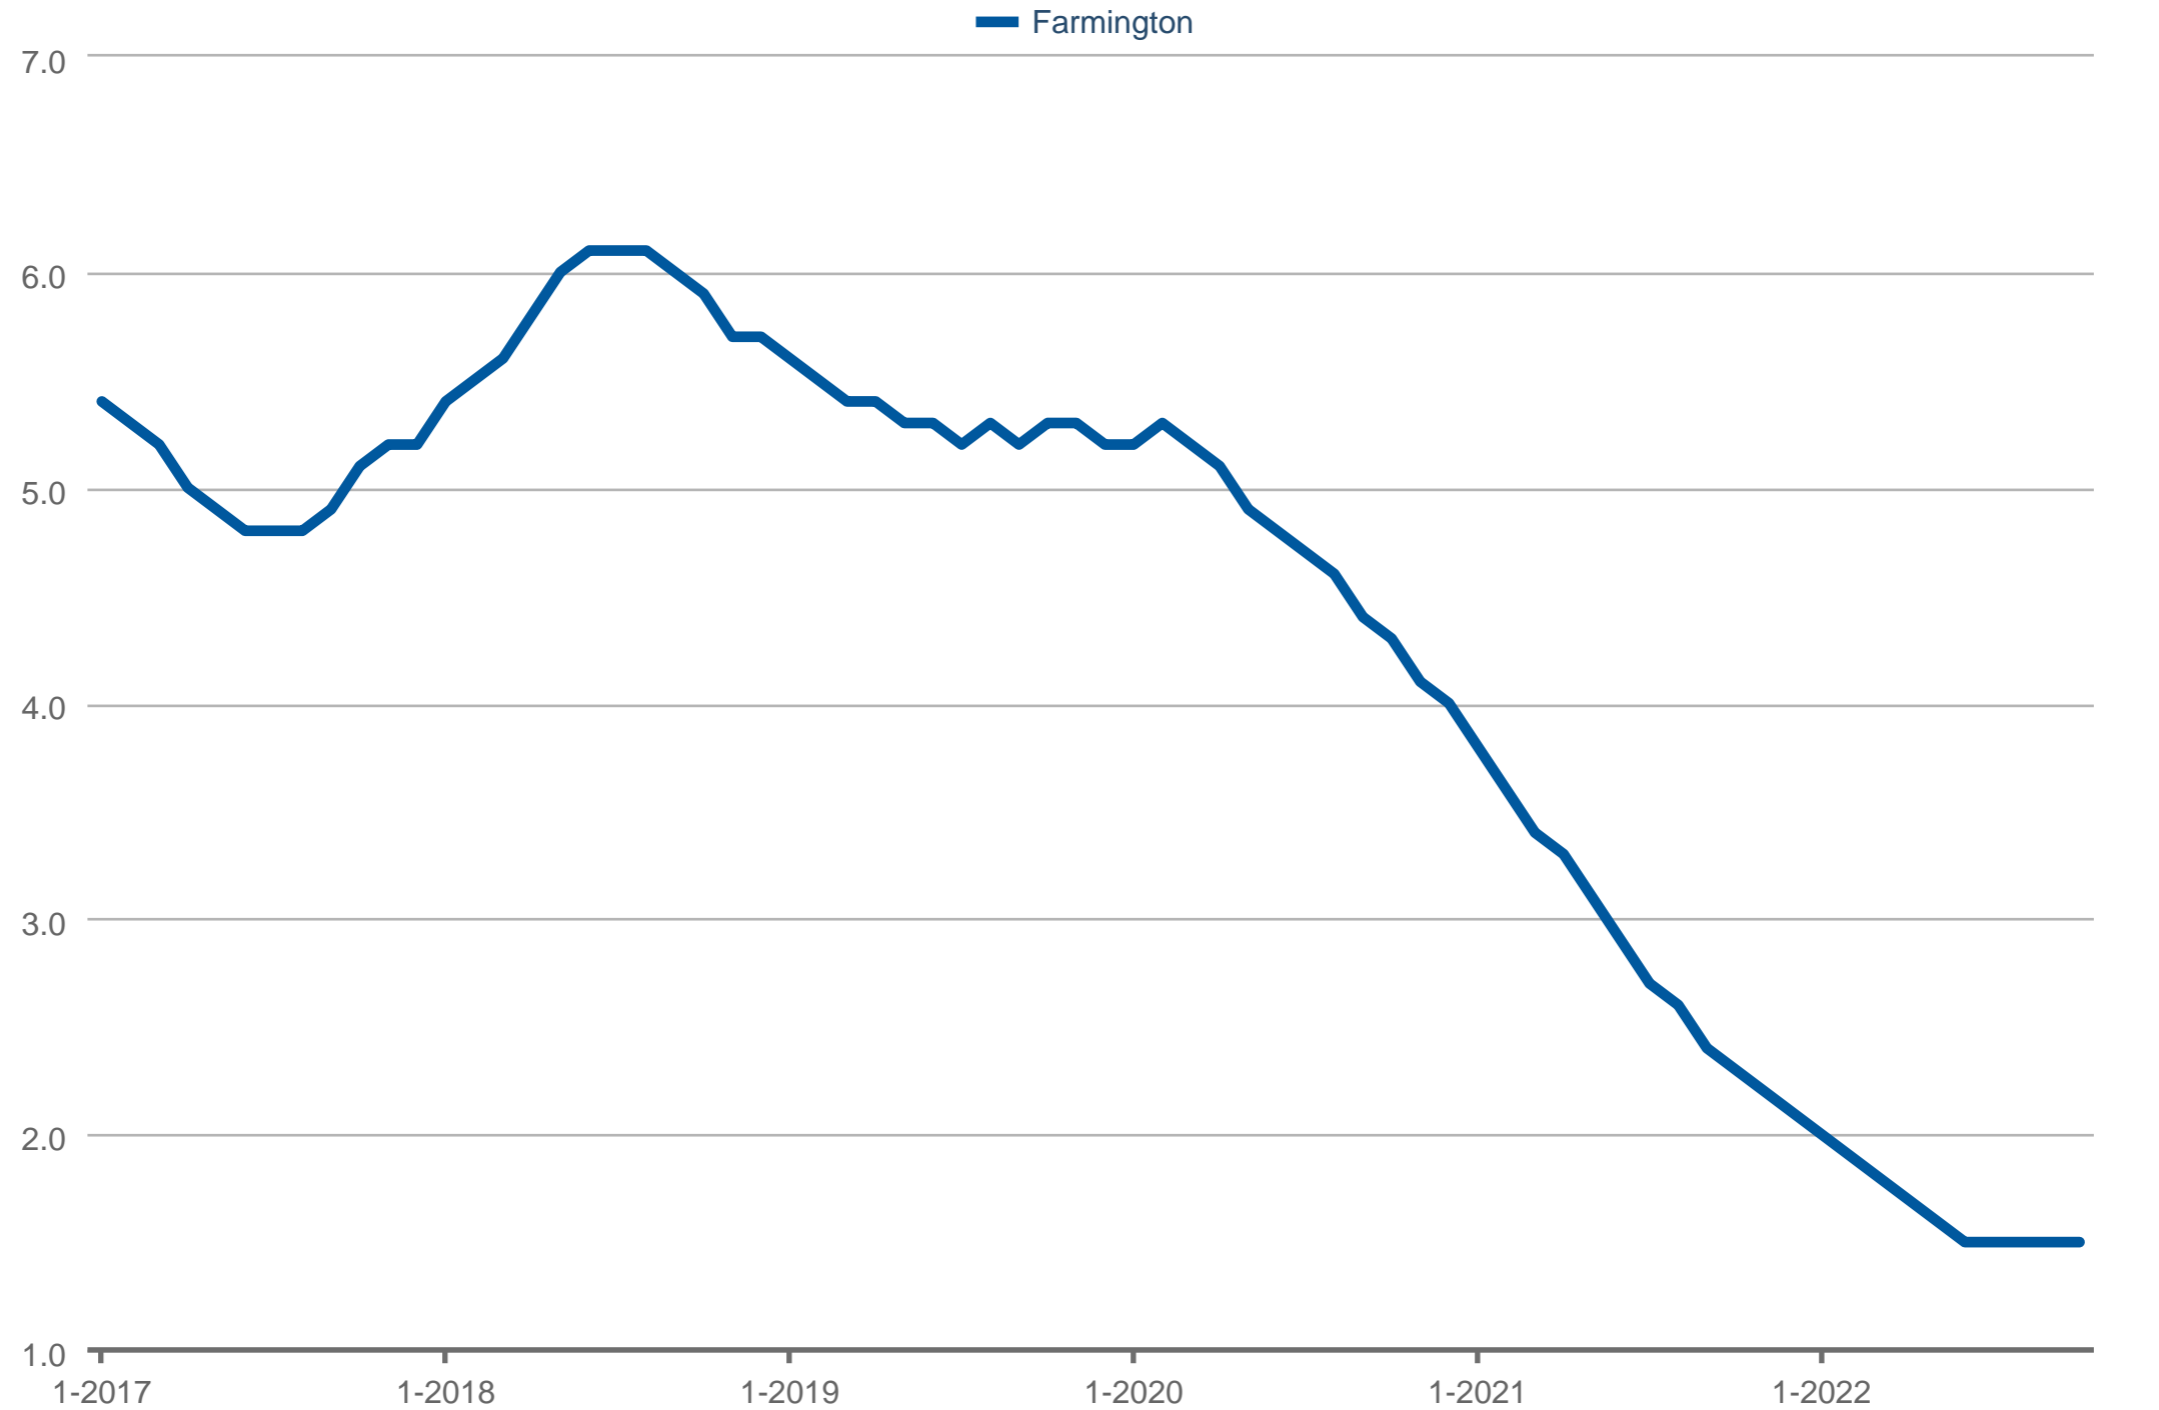

Months Supply of Homes for Sale

Each data point is 12 months of activity. Data is from November 11, 2022.