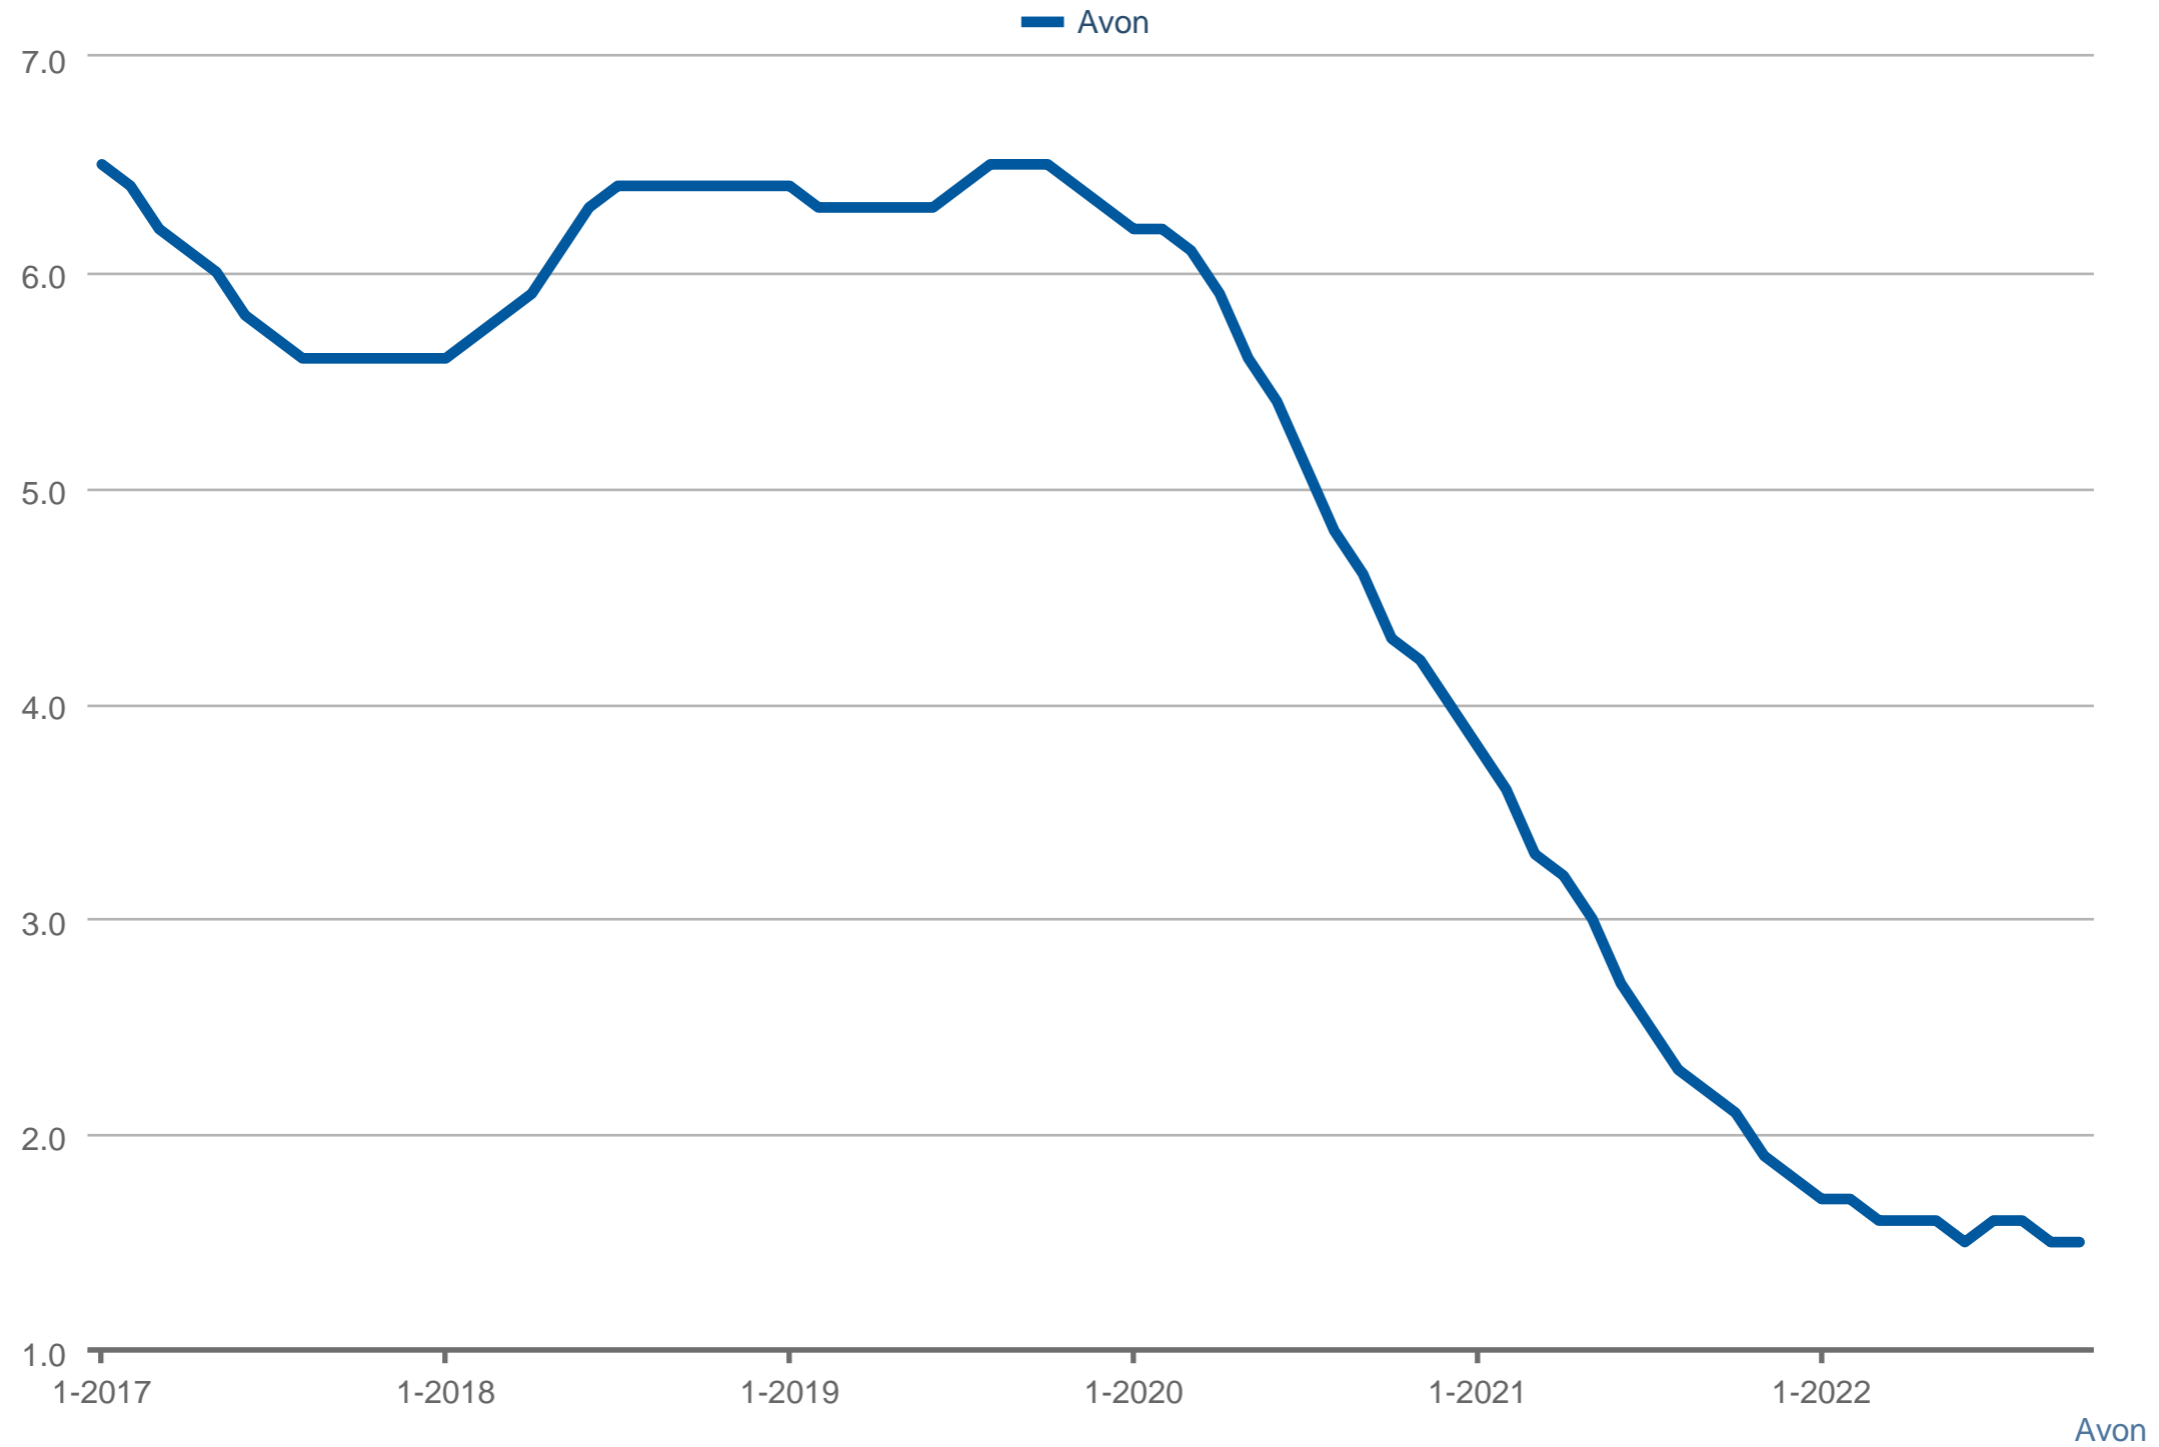

### Months Supply of Homes for Sale

Each data point is 12 months of activity. Data is from November 11, 2022.