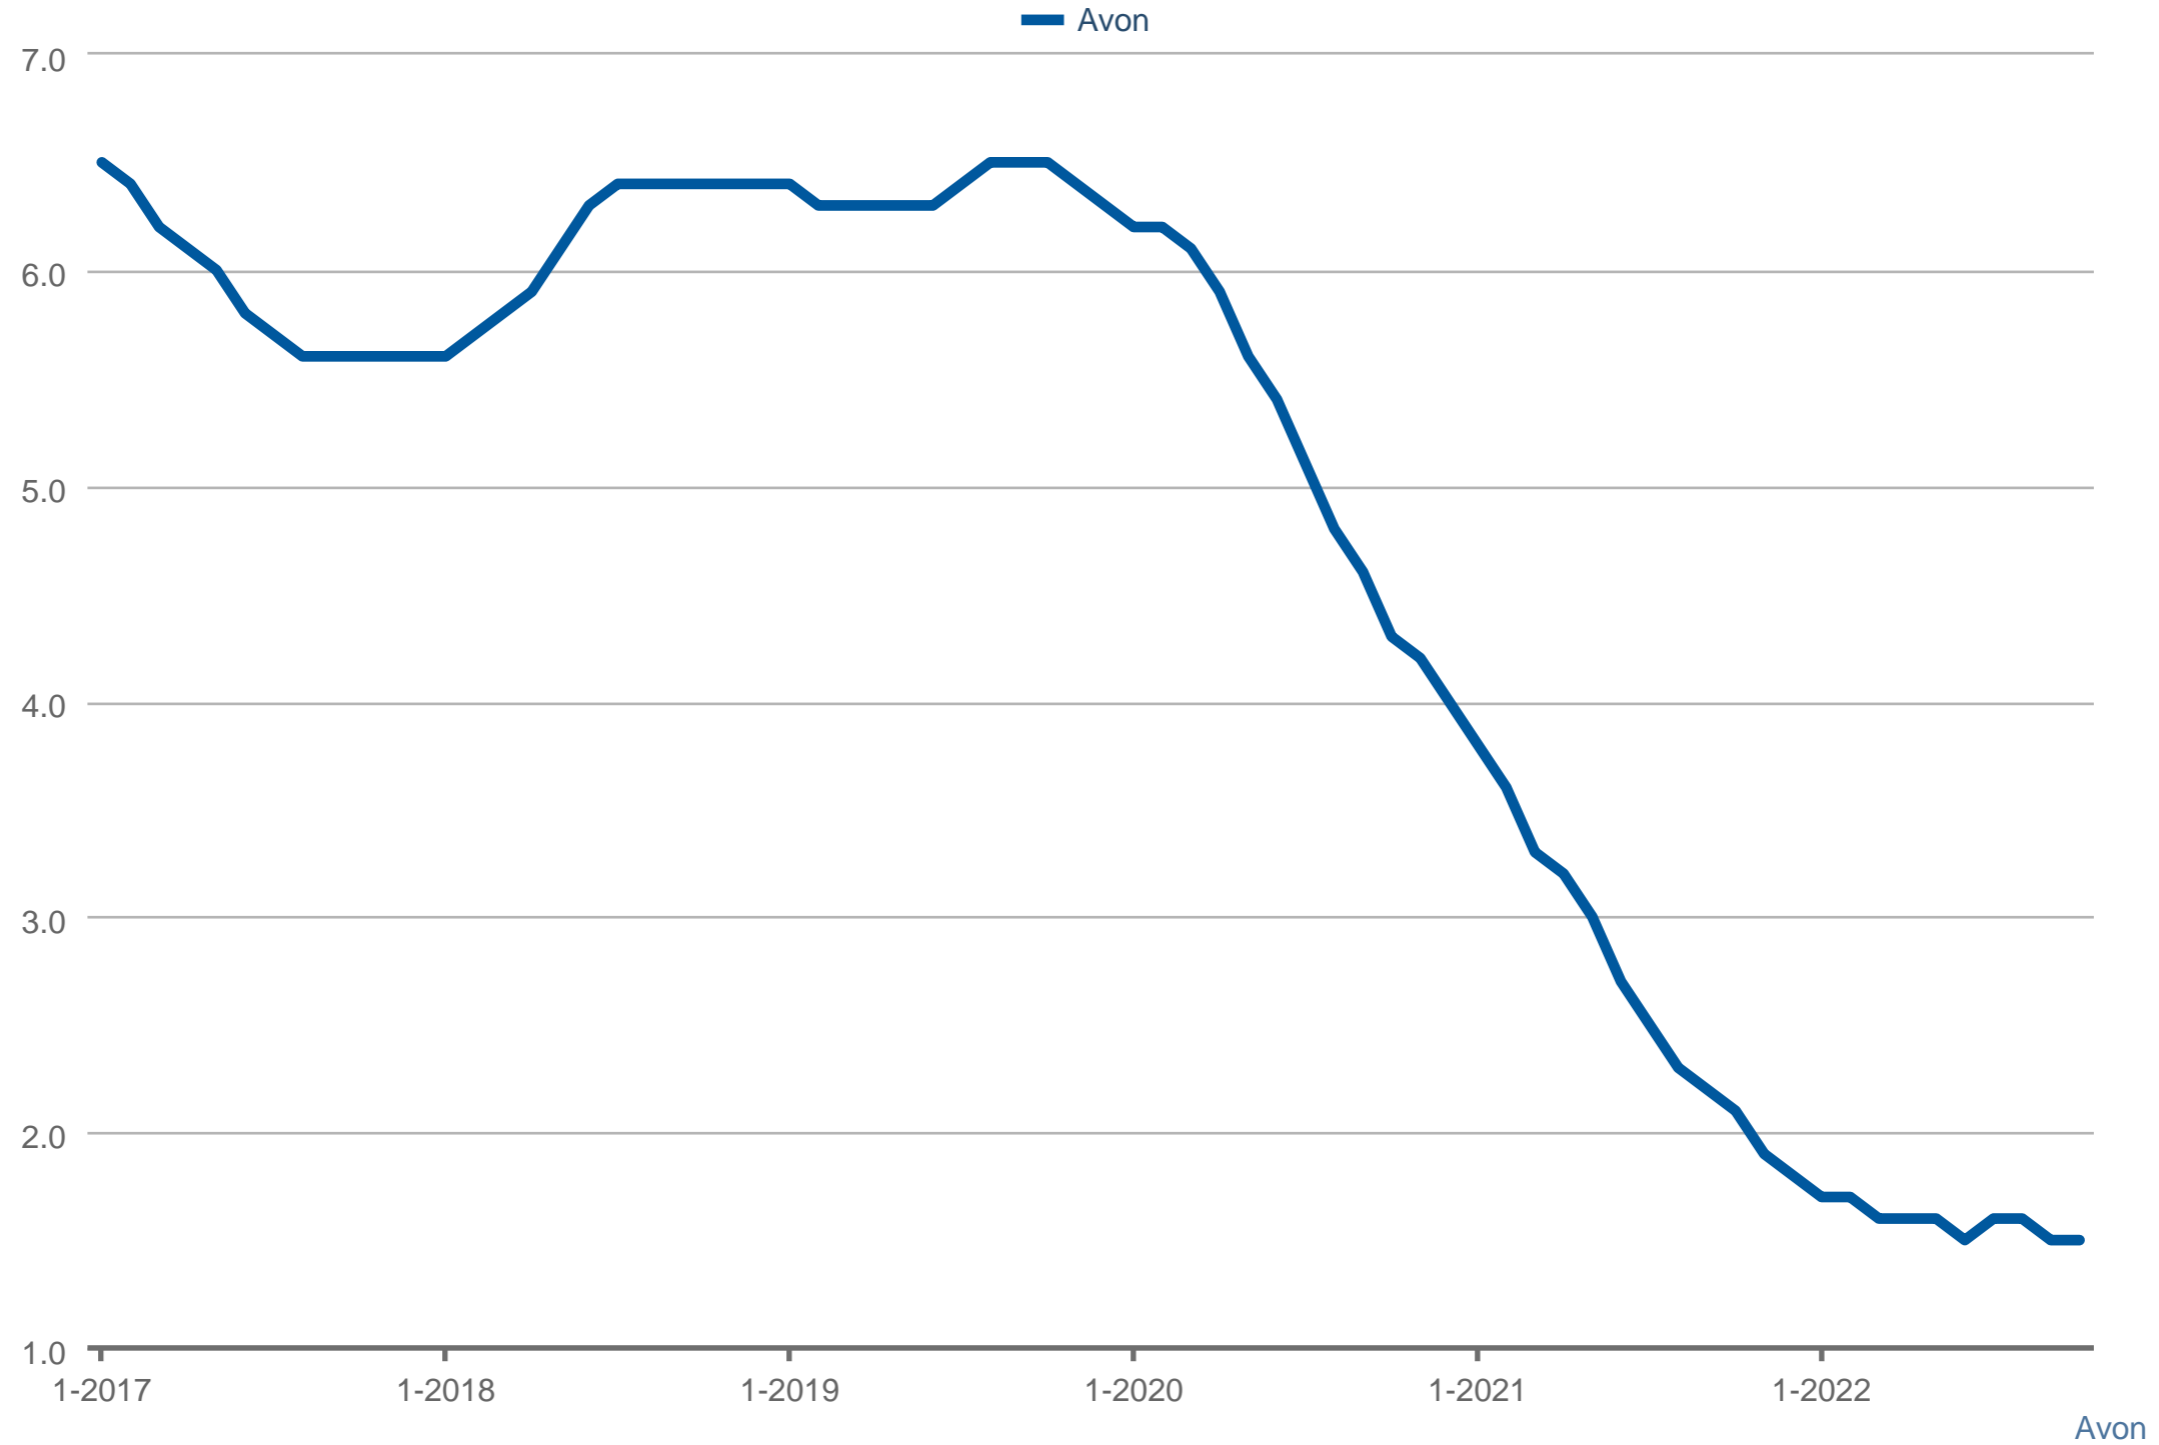

### Months Supply of Homes for Sale

Each data point is 12 months of activity. Data is from November 11, 2022.