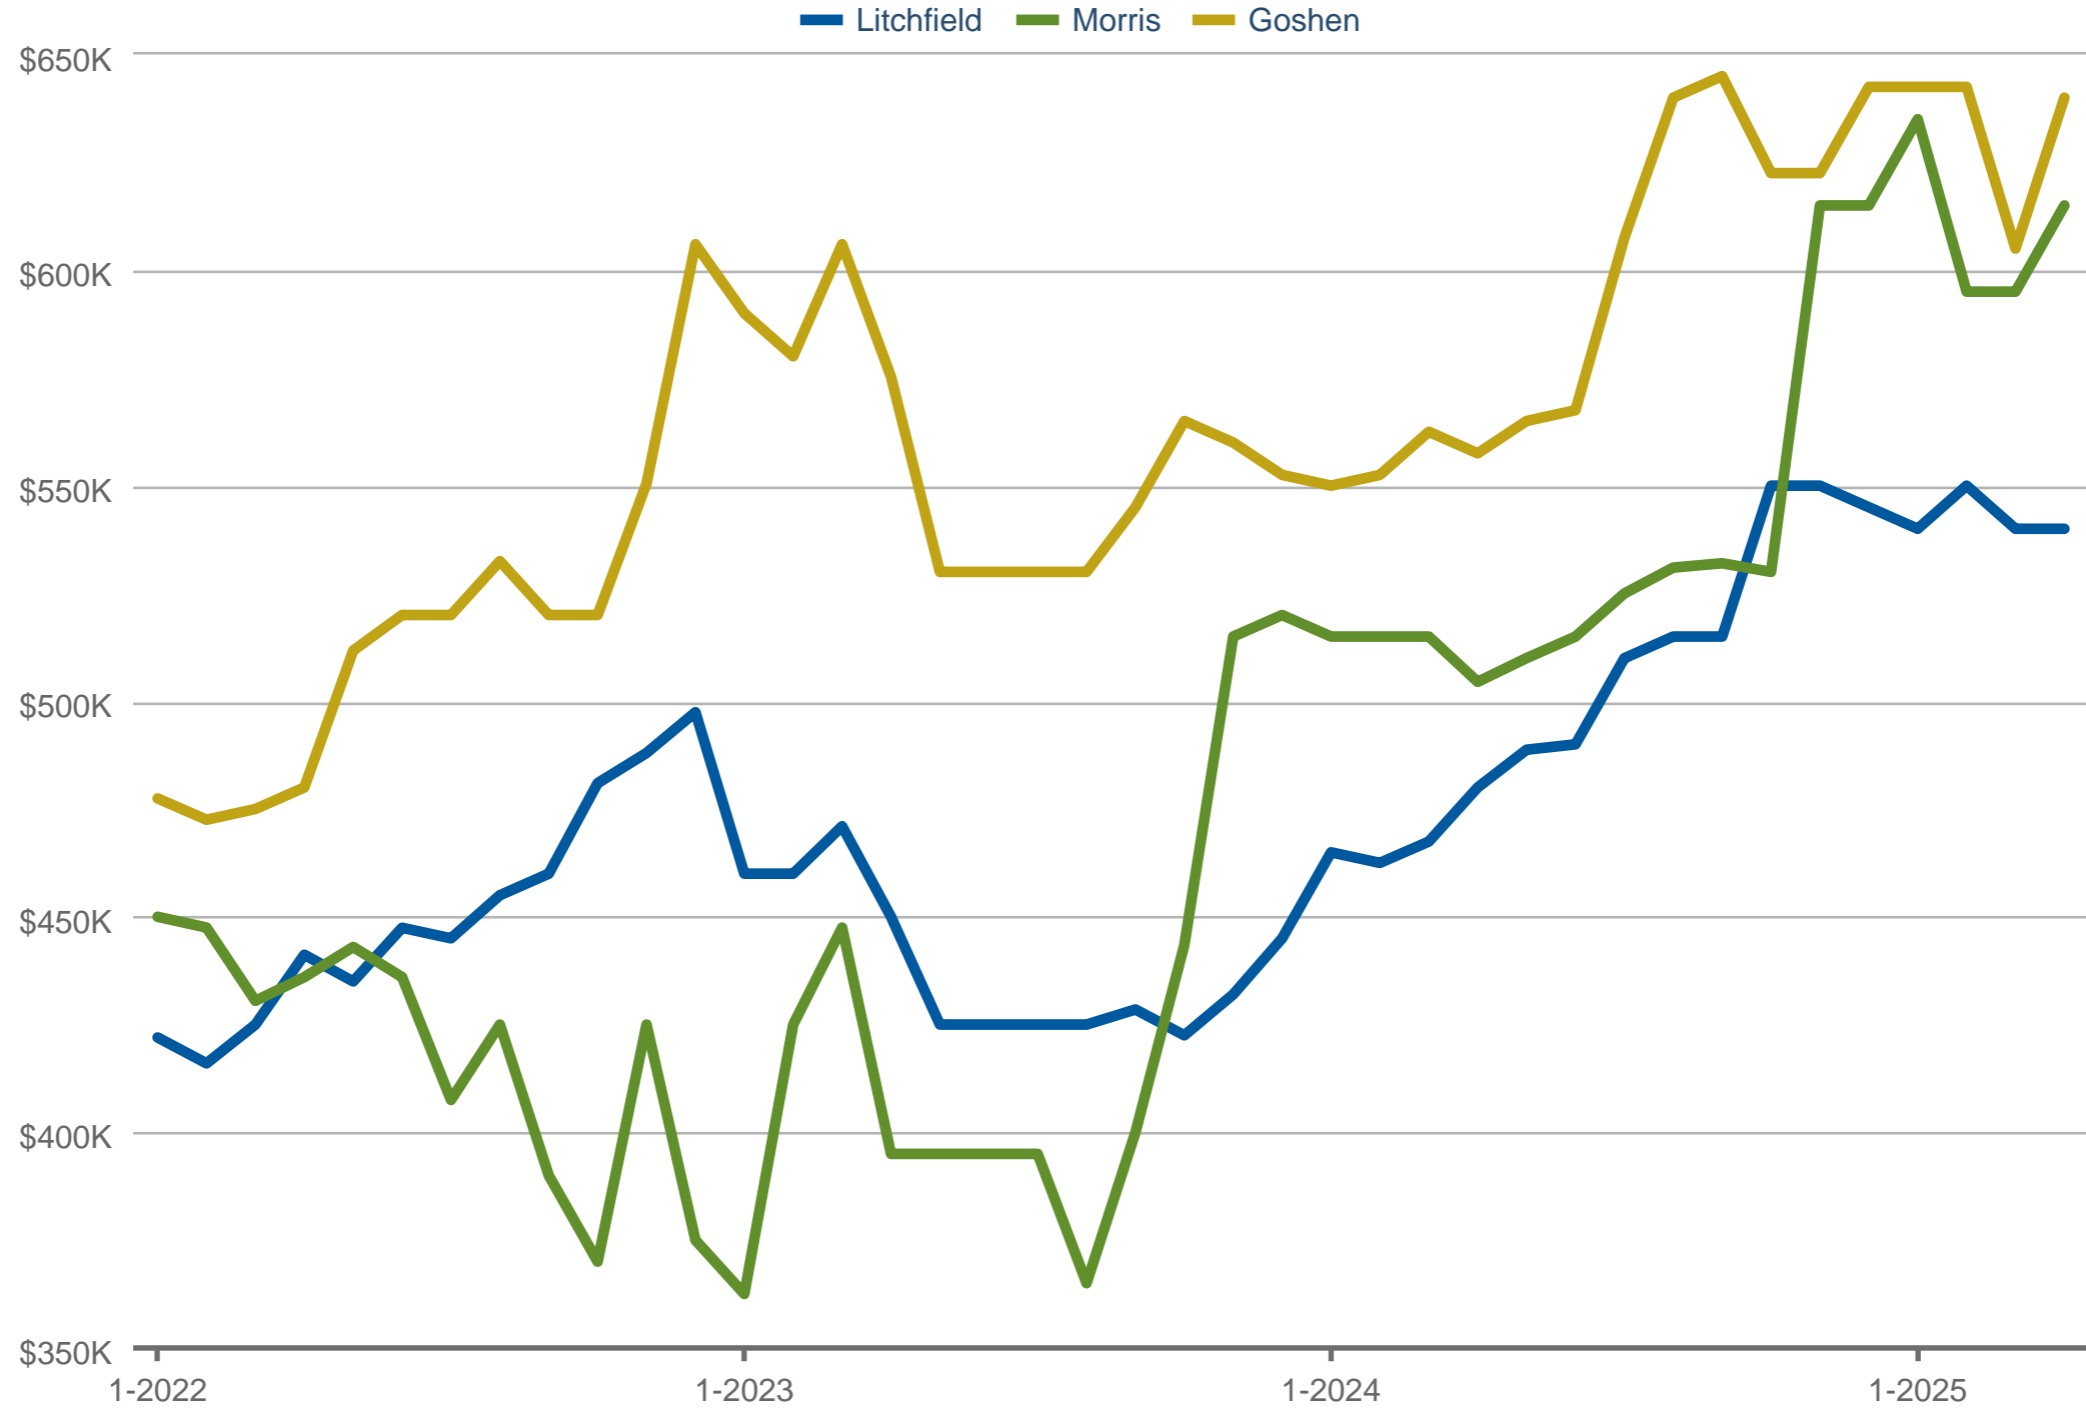

Median Sales Price

Litchfield & Morris & Goshen

Each data point is 12 months of activity. Data is from May 17, 2025.