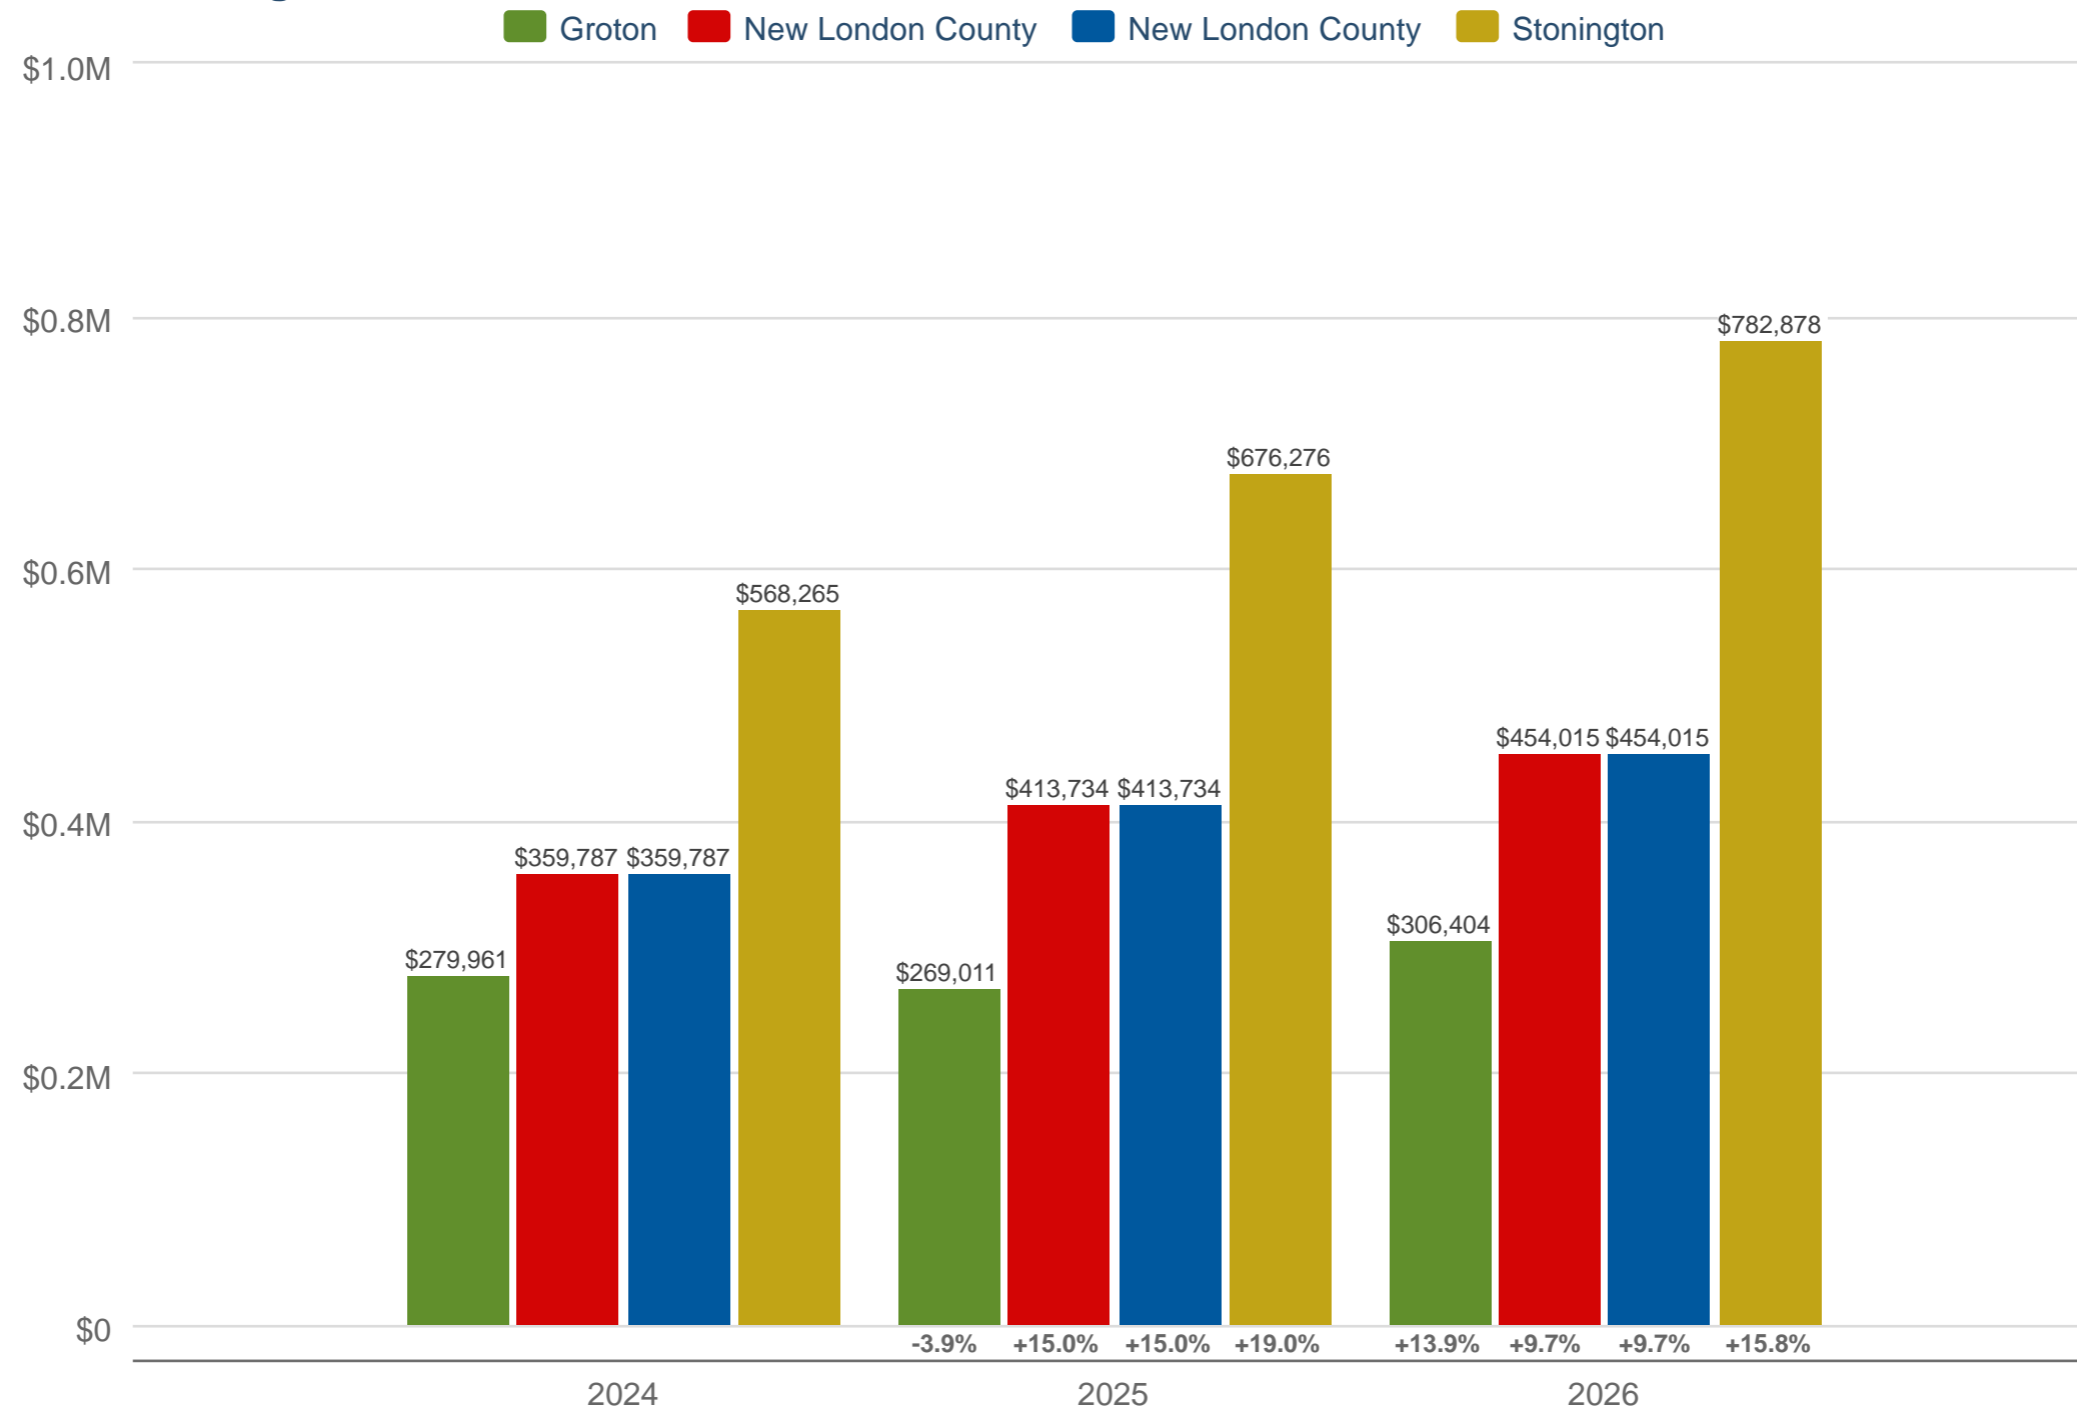

March Average Sales Price

Groton * & New London County & New London County & Stonington

Each data point is three months of activity. Data is from April 4, 2026.

* User-defined area. MLS Data | All data from SmartMLS. InfoSparks © 2026 ShowingTime Plus, LLC.