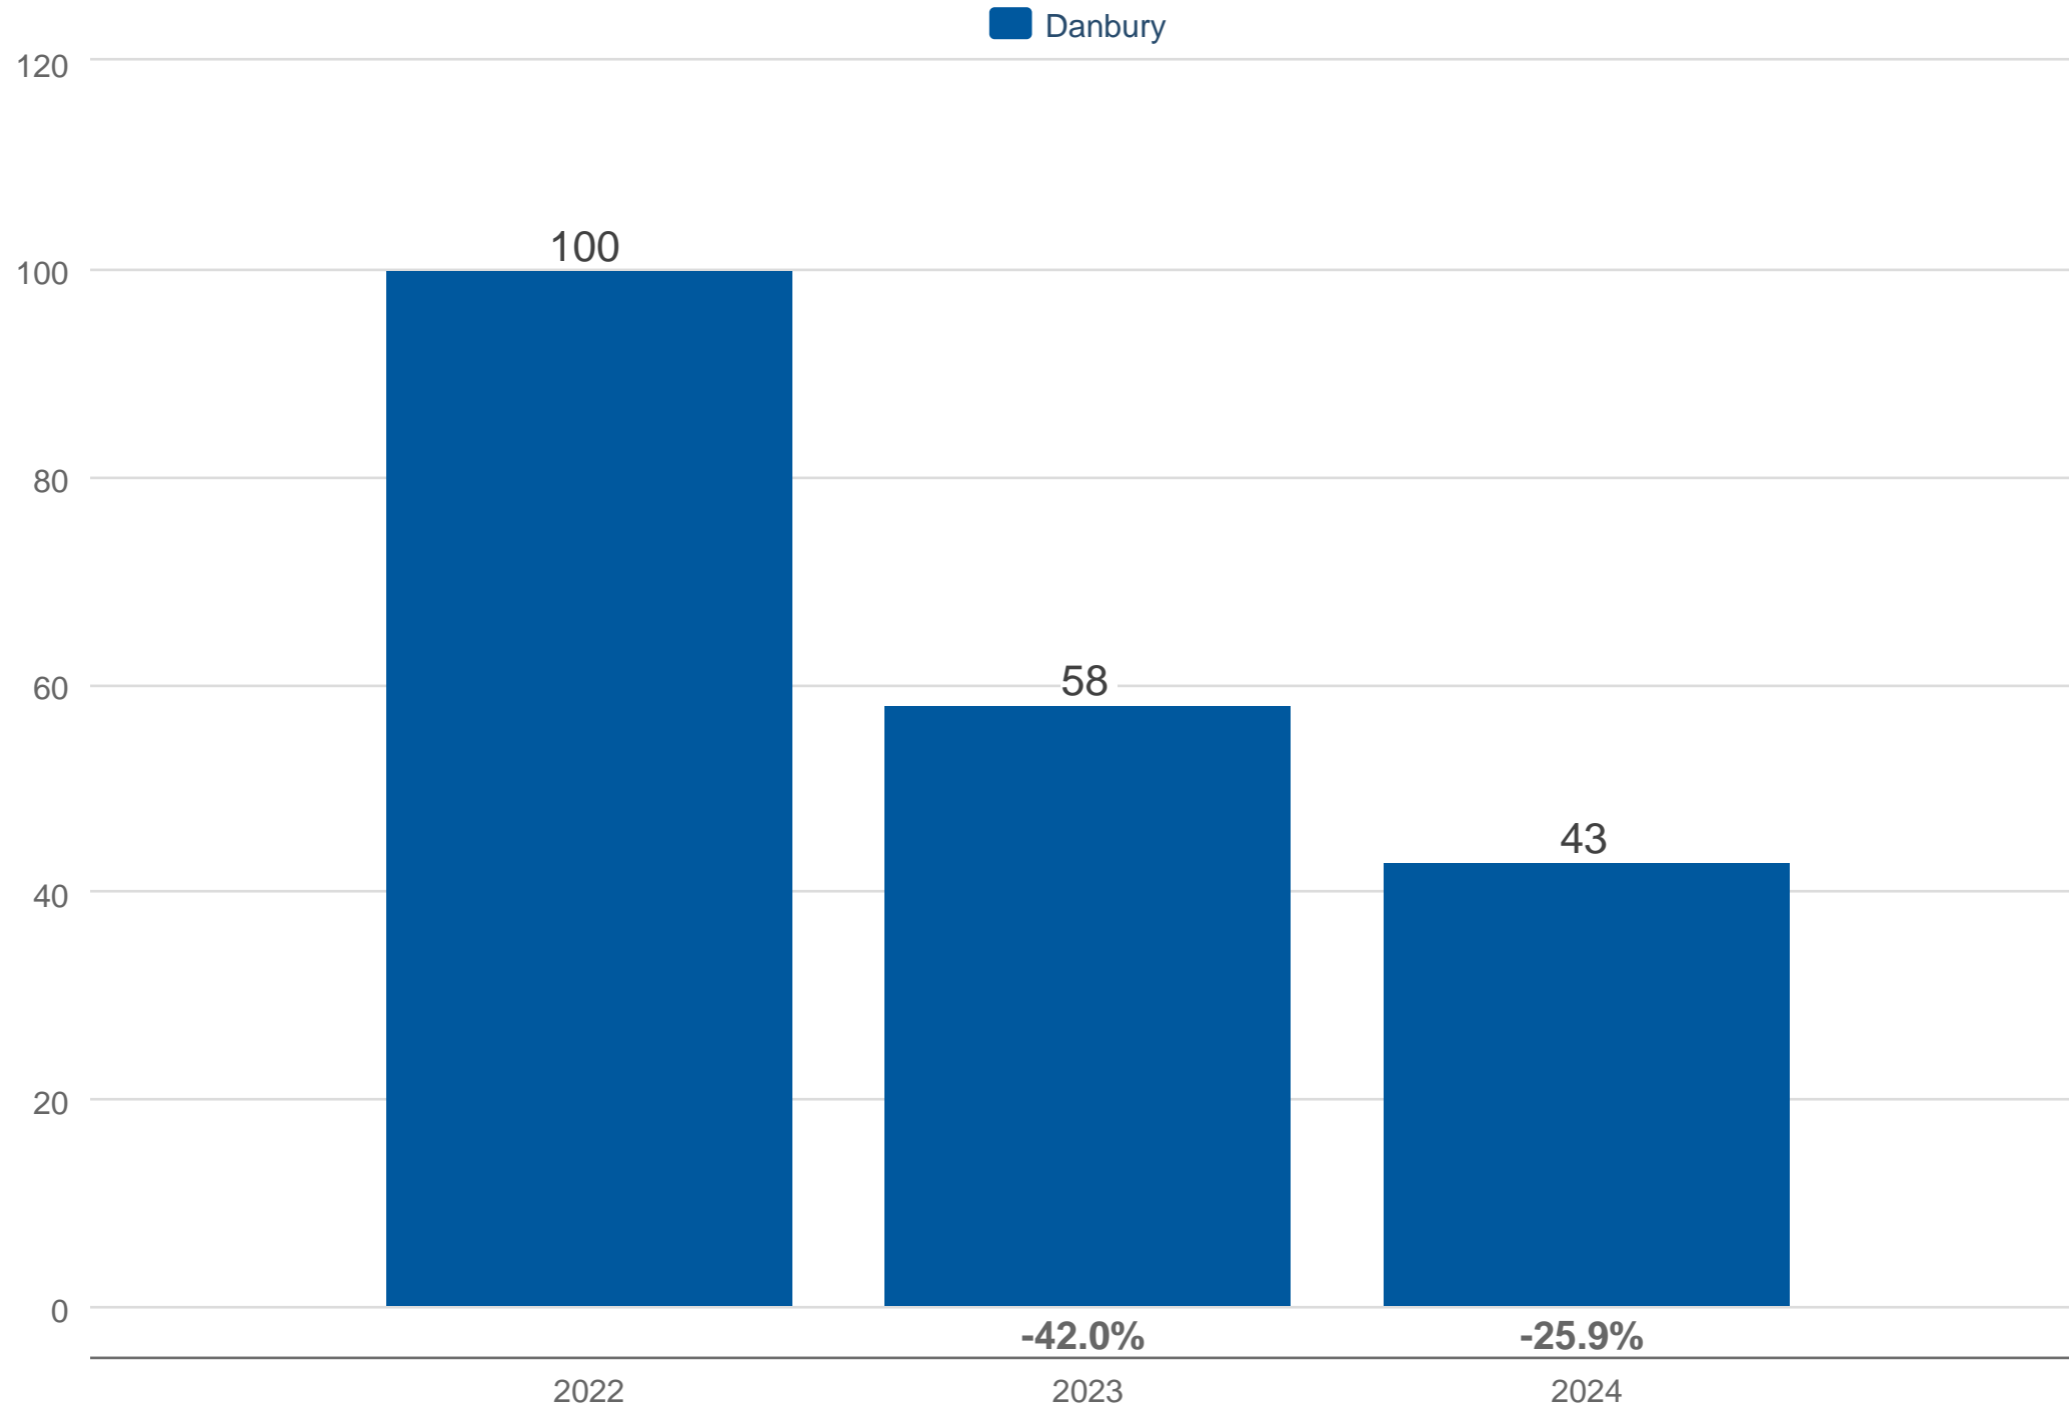

March New Listings

Danbury: Single Family

Each data point represents year-to-date activity. Data is from April 2, 2024.