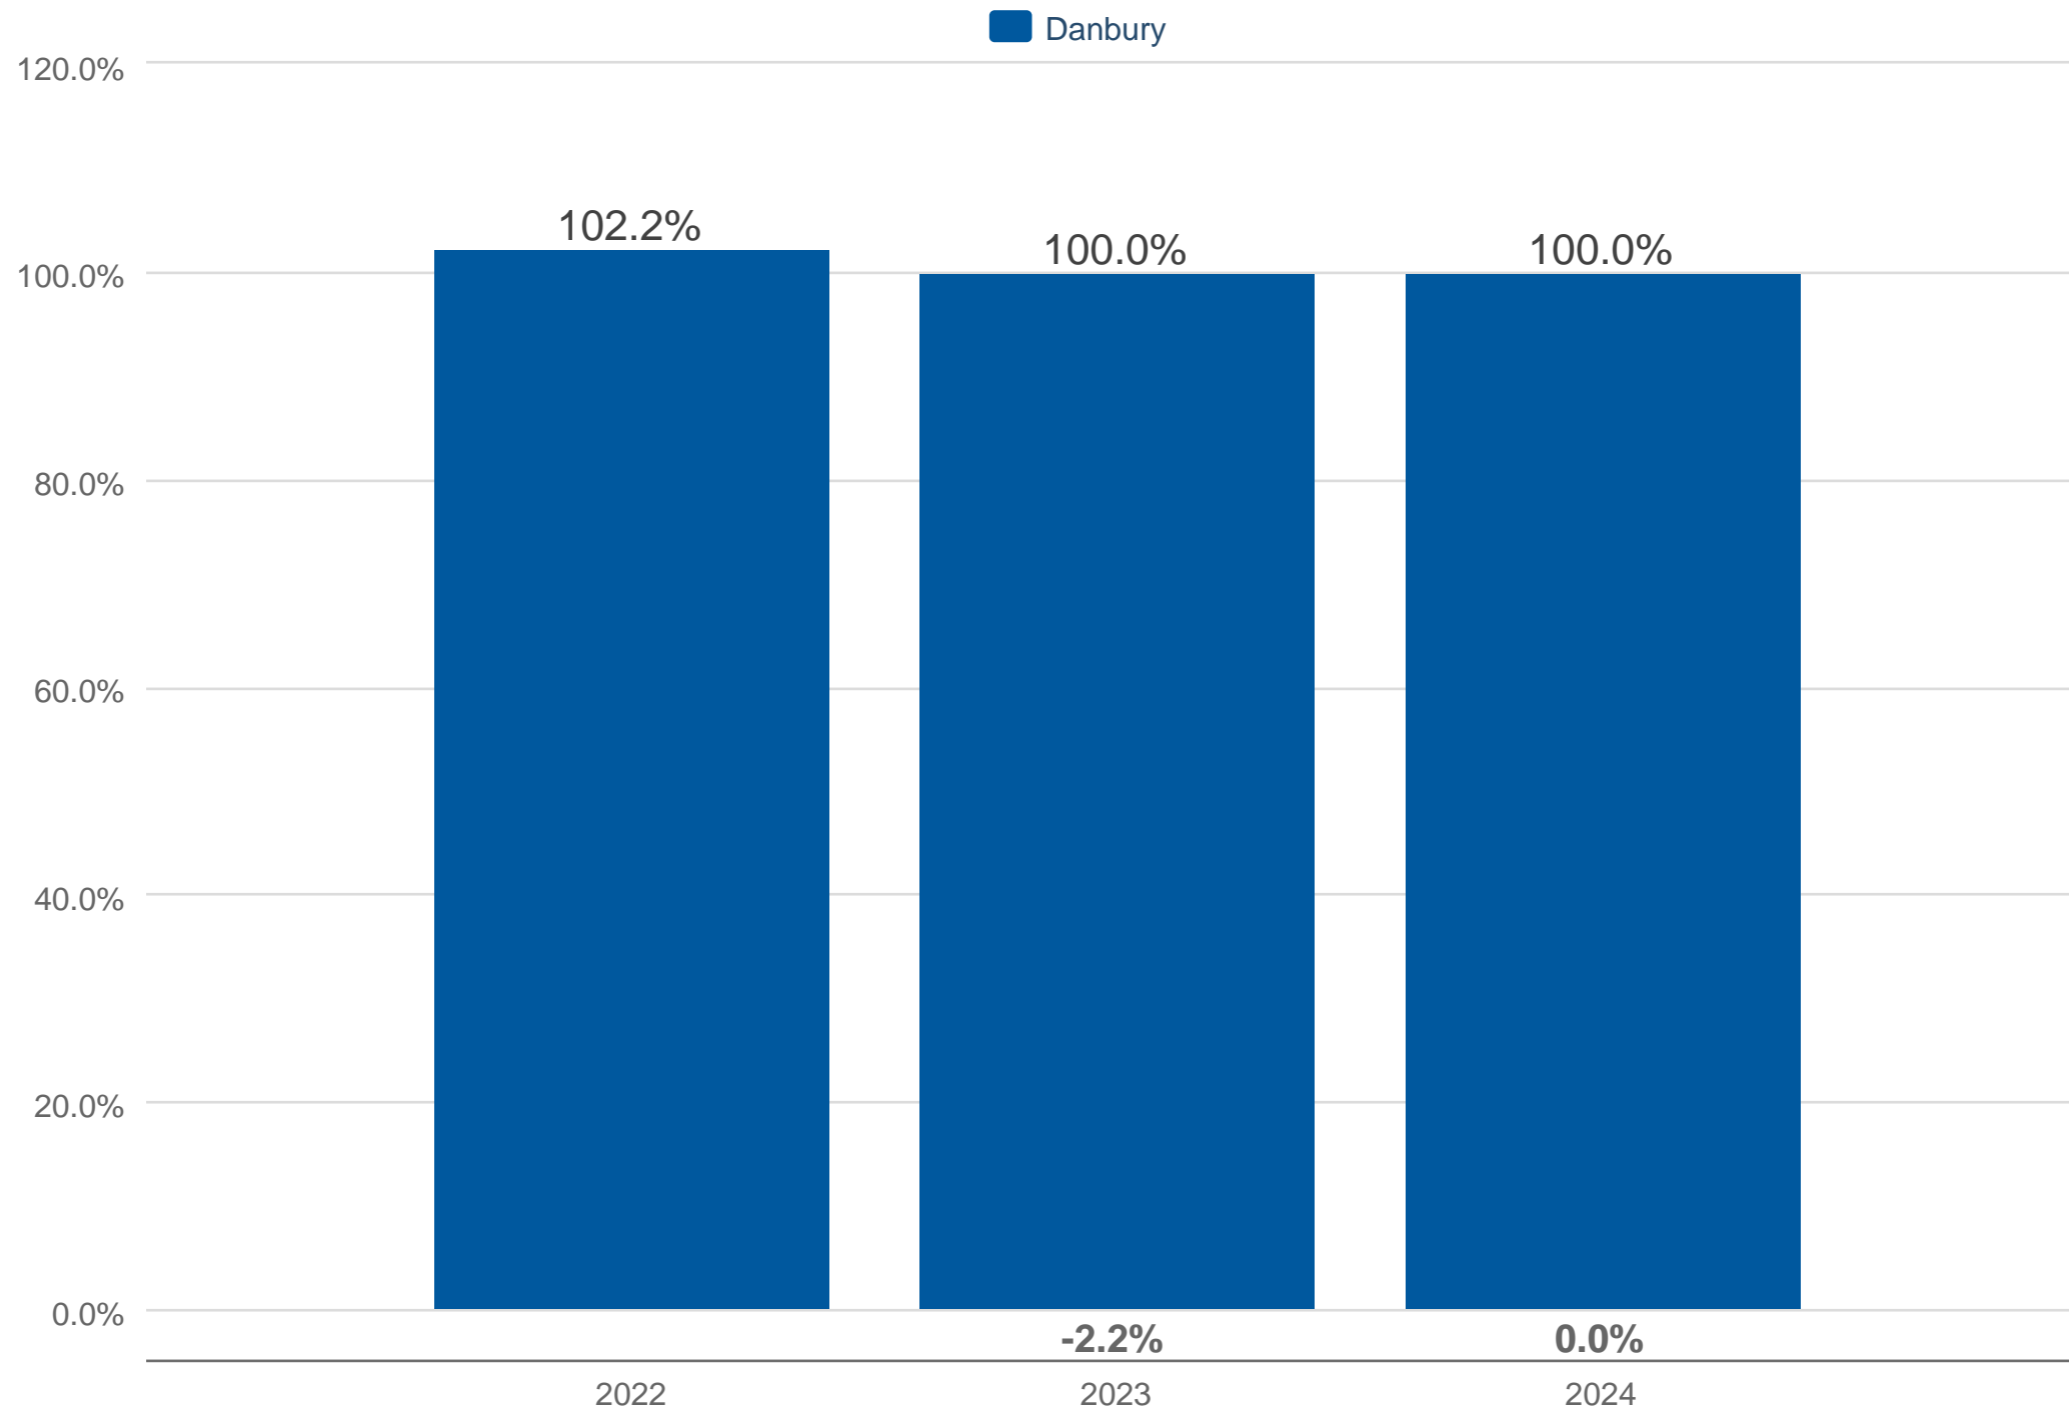

March Median Percent of Last List Price

Danbury: Townhouse/Condo

Each data point represents year-to-date activity. Data is from April 2, 2024.