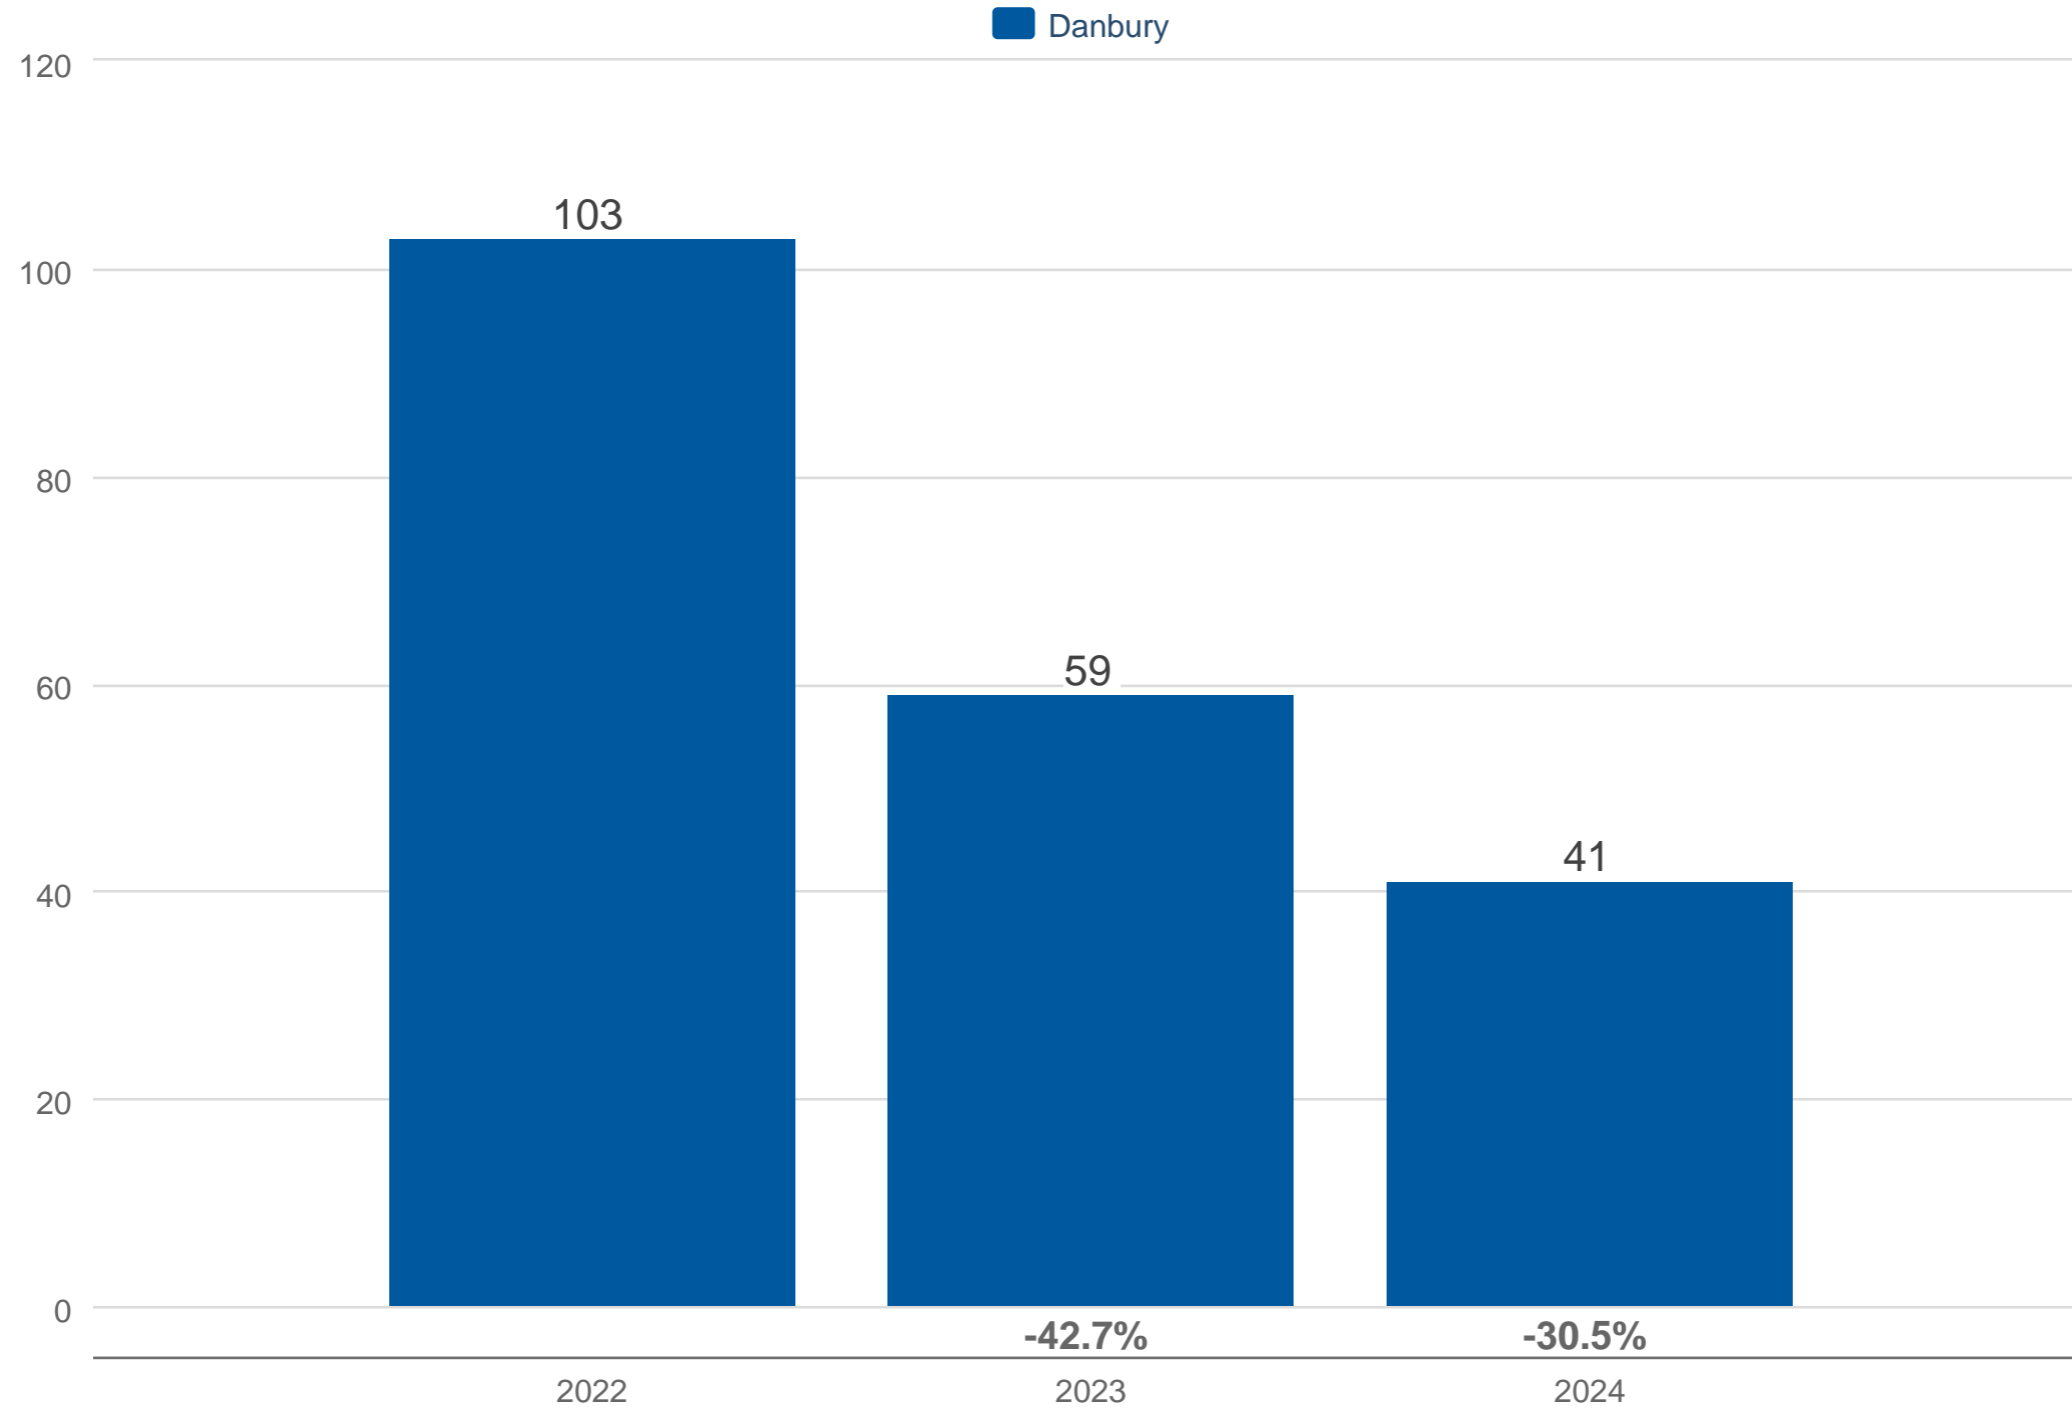

### March Closed Sales

Danbury: Single Family

Each data point represents year-to-date activity. Data is from April 2, 2024.