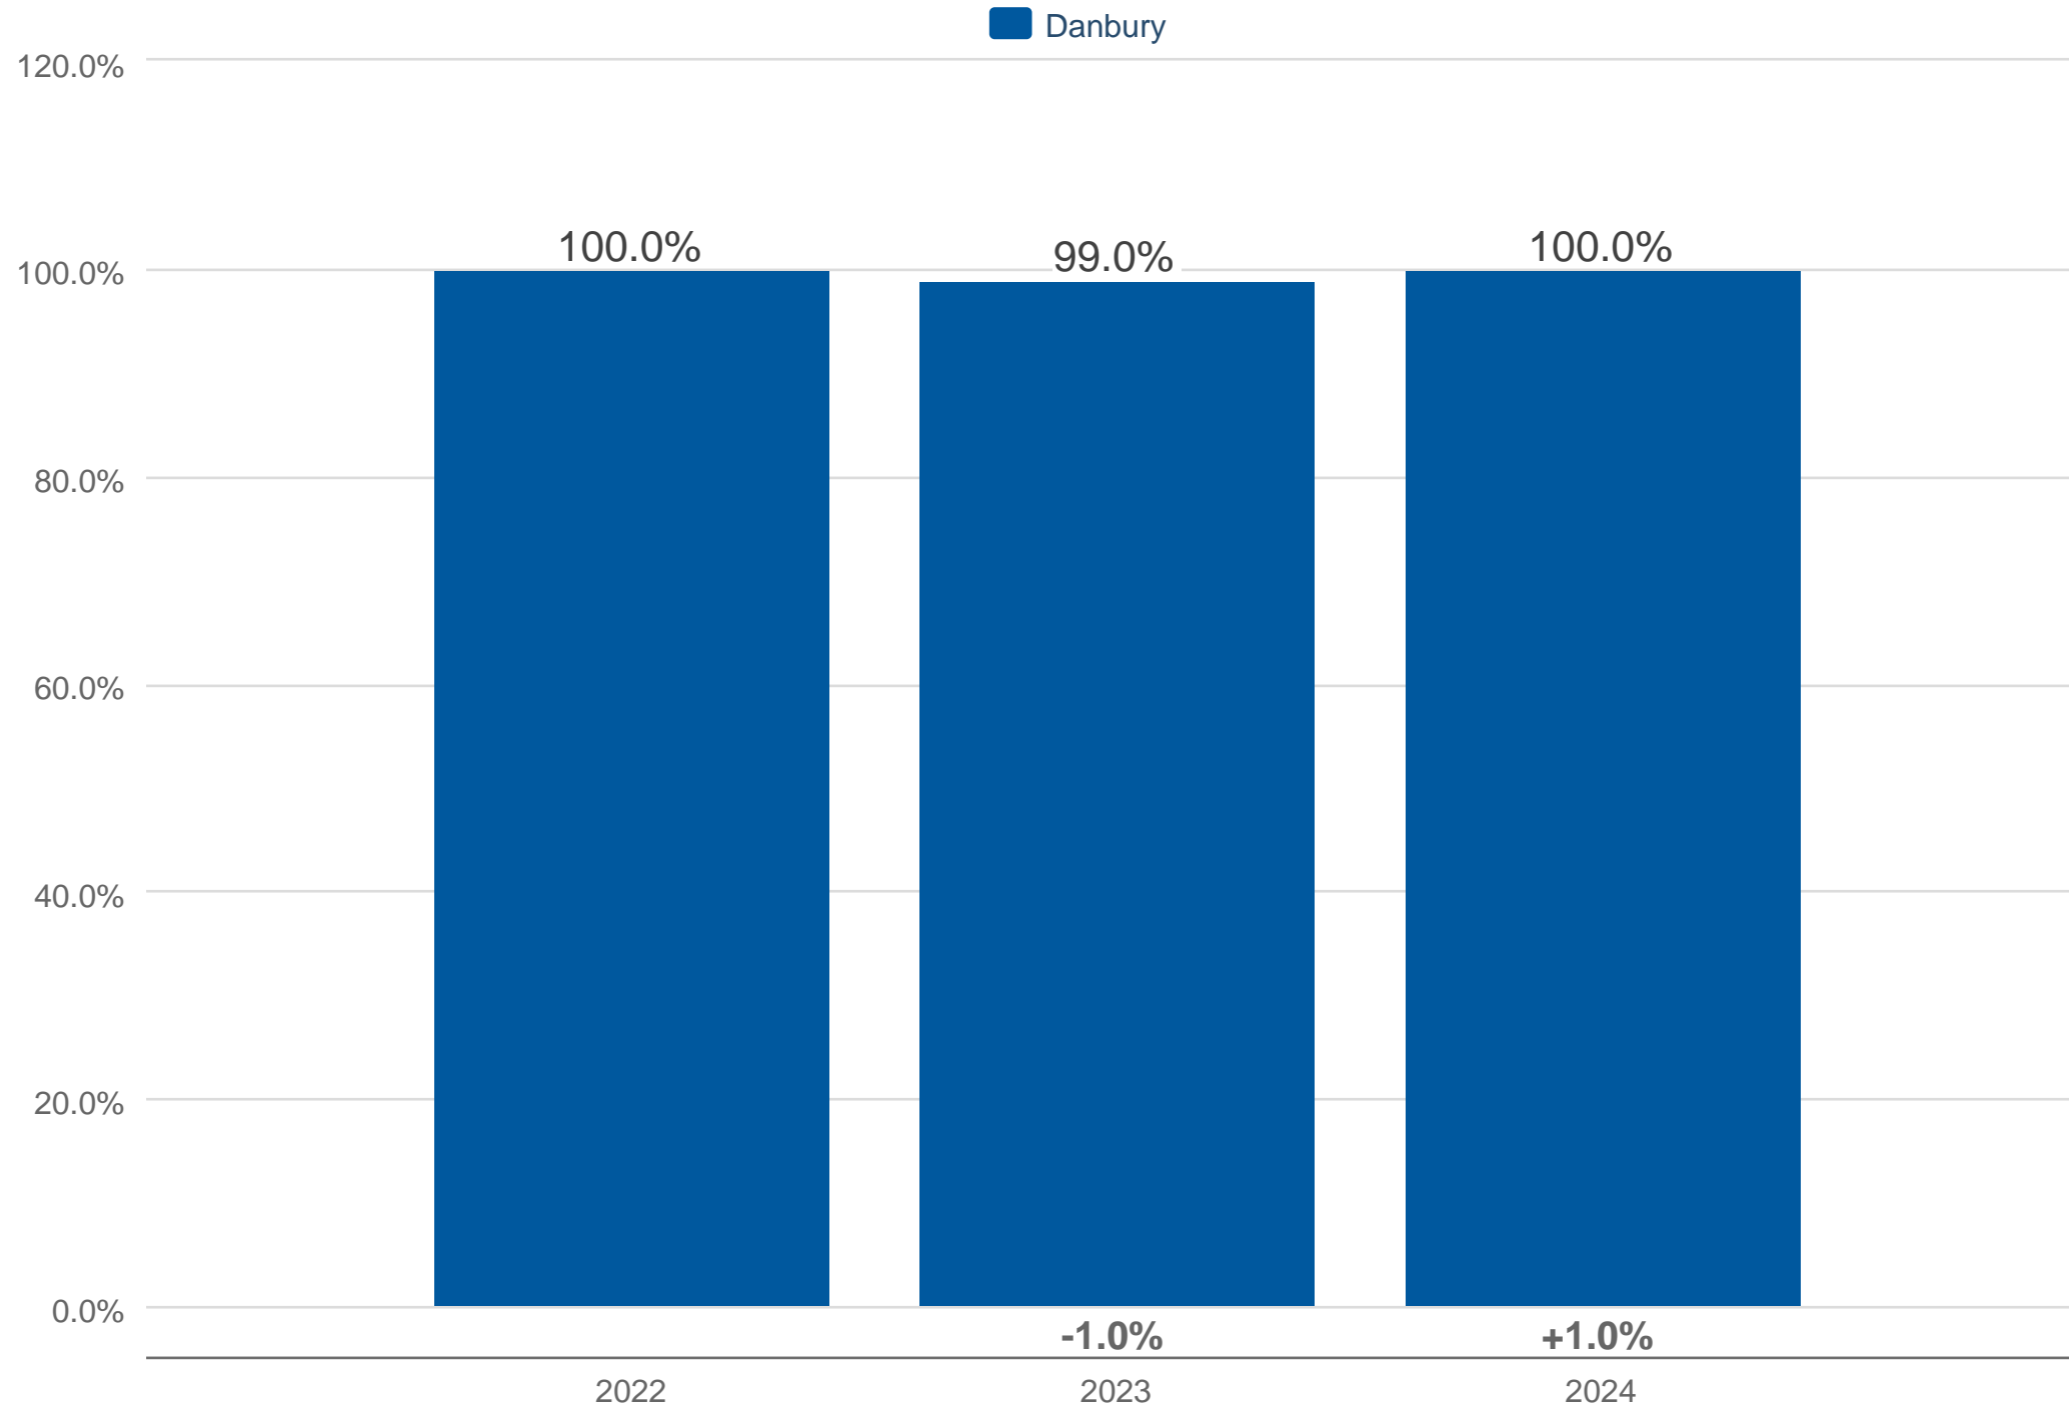

### March Median Percent of Last List Price

Danbury: Single Family

Each data point represents year-to-date activity. Data is from April 2, 2024.