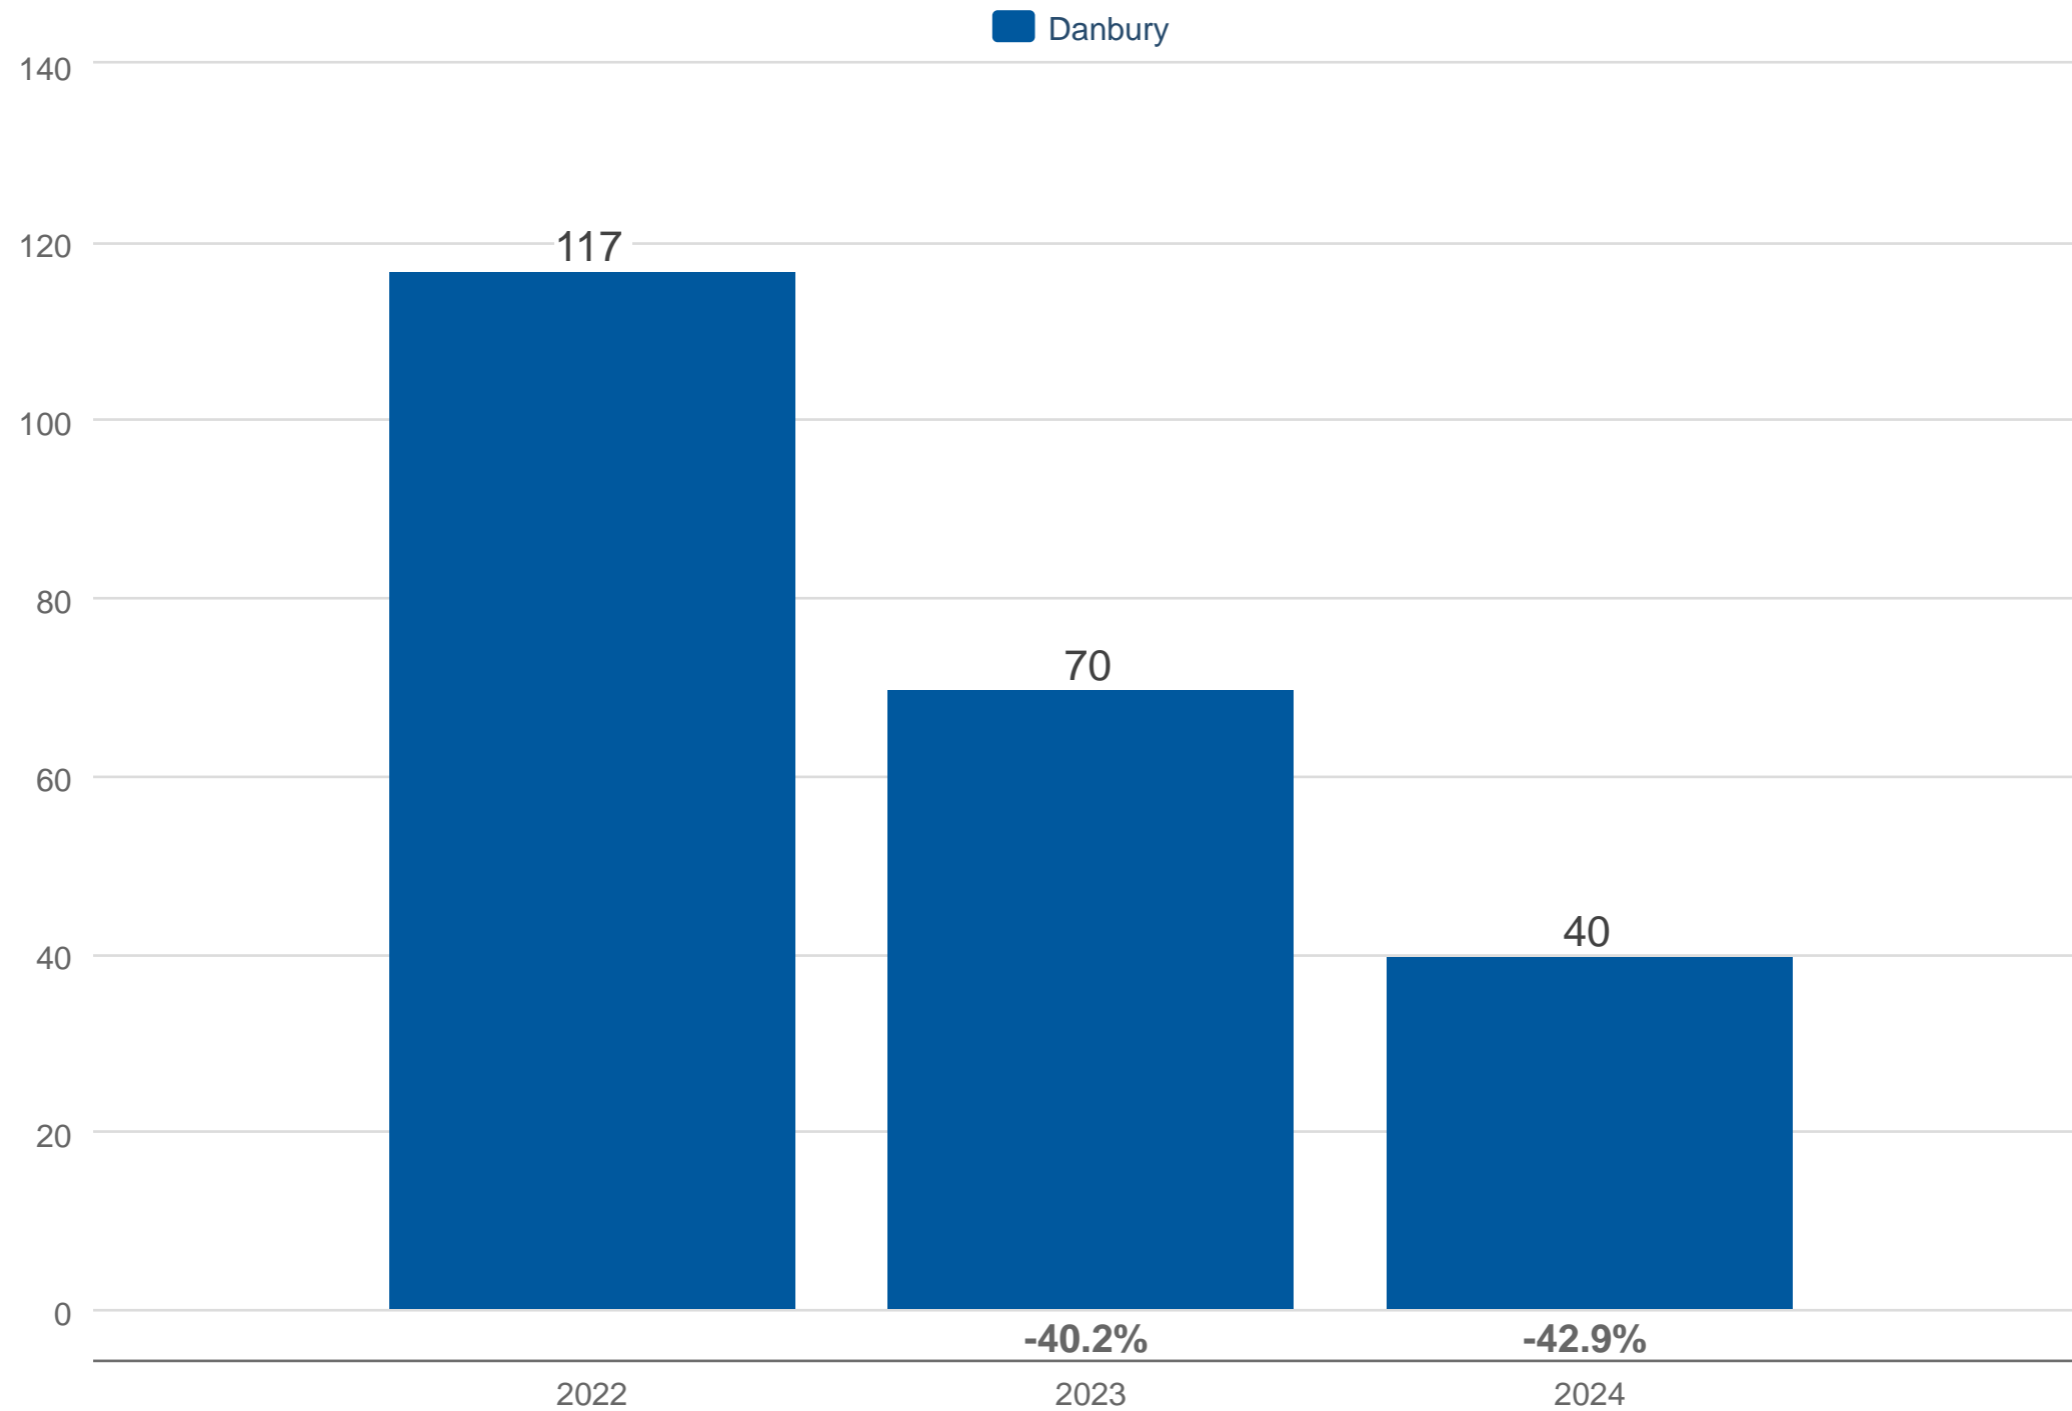

March Closed Sales

Danbury: Townhouse/Condo

Each data point represents year-to-date activity. Data is from April 2, 2024.