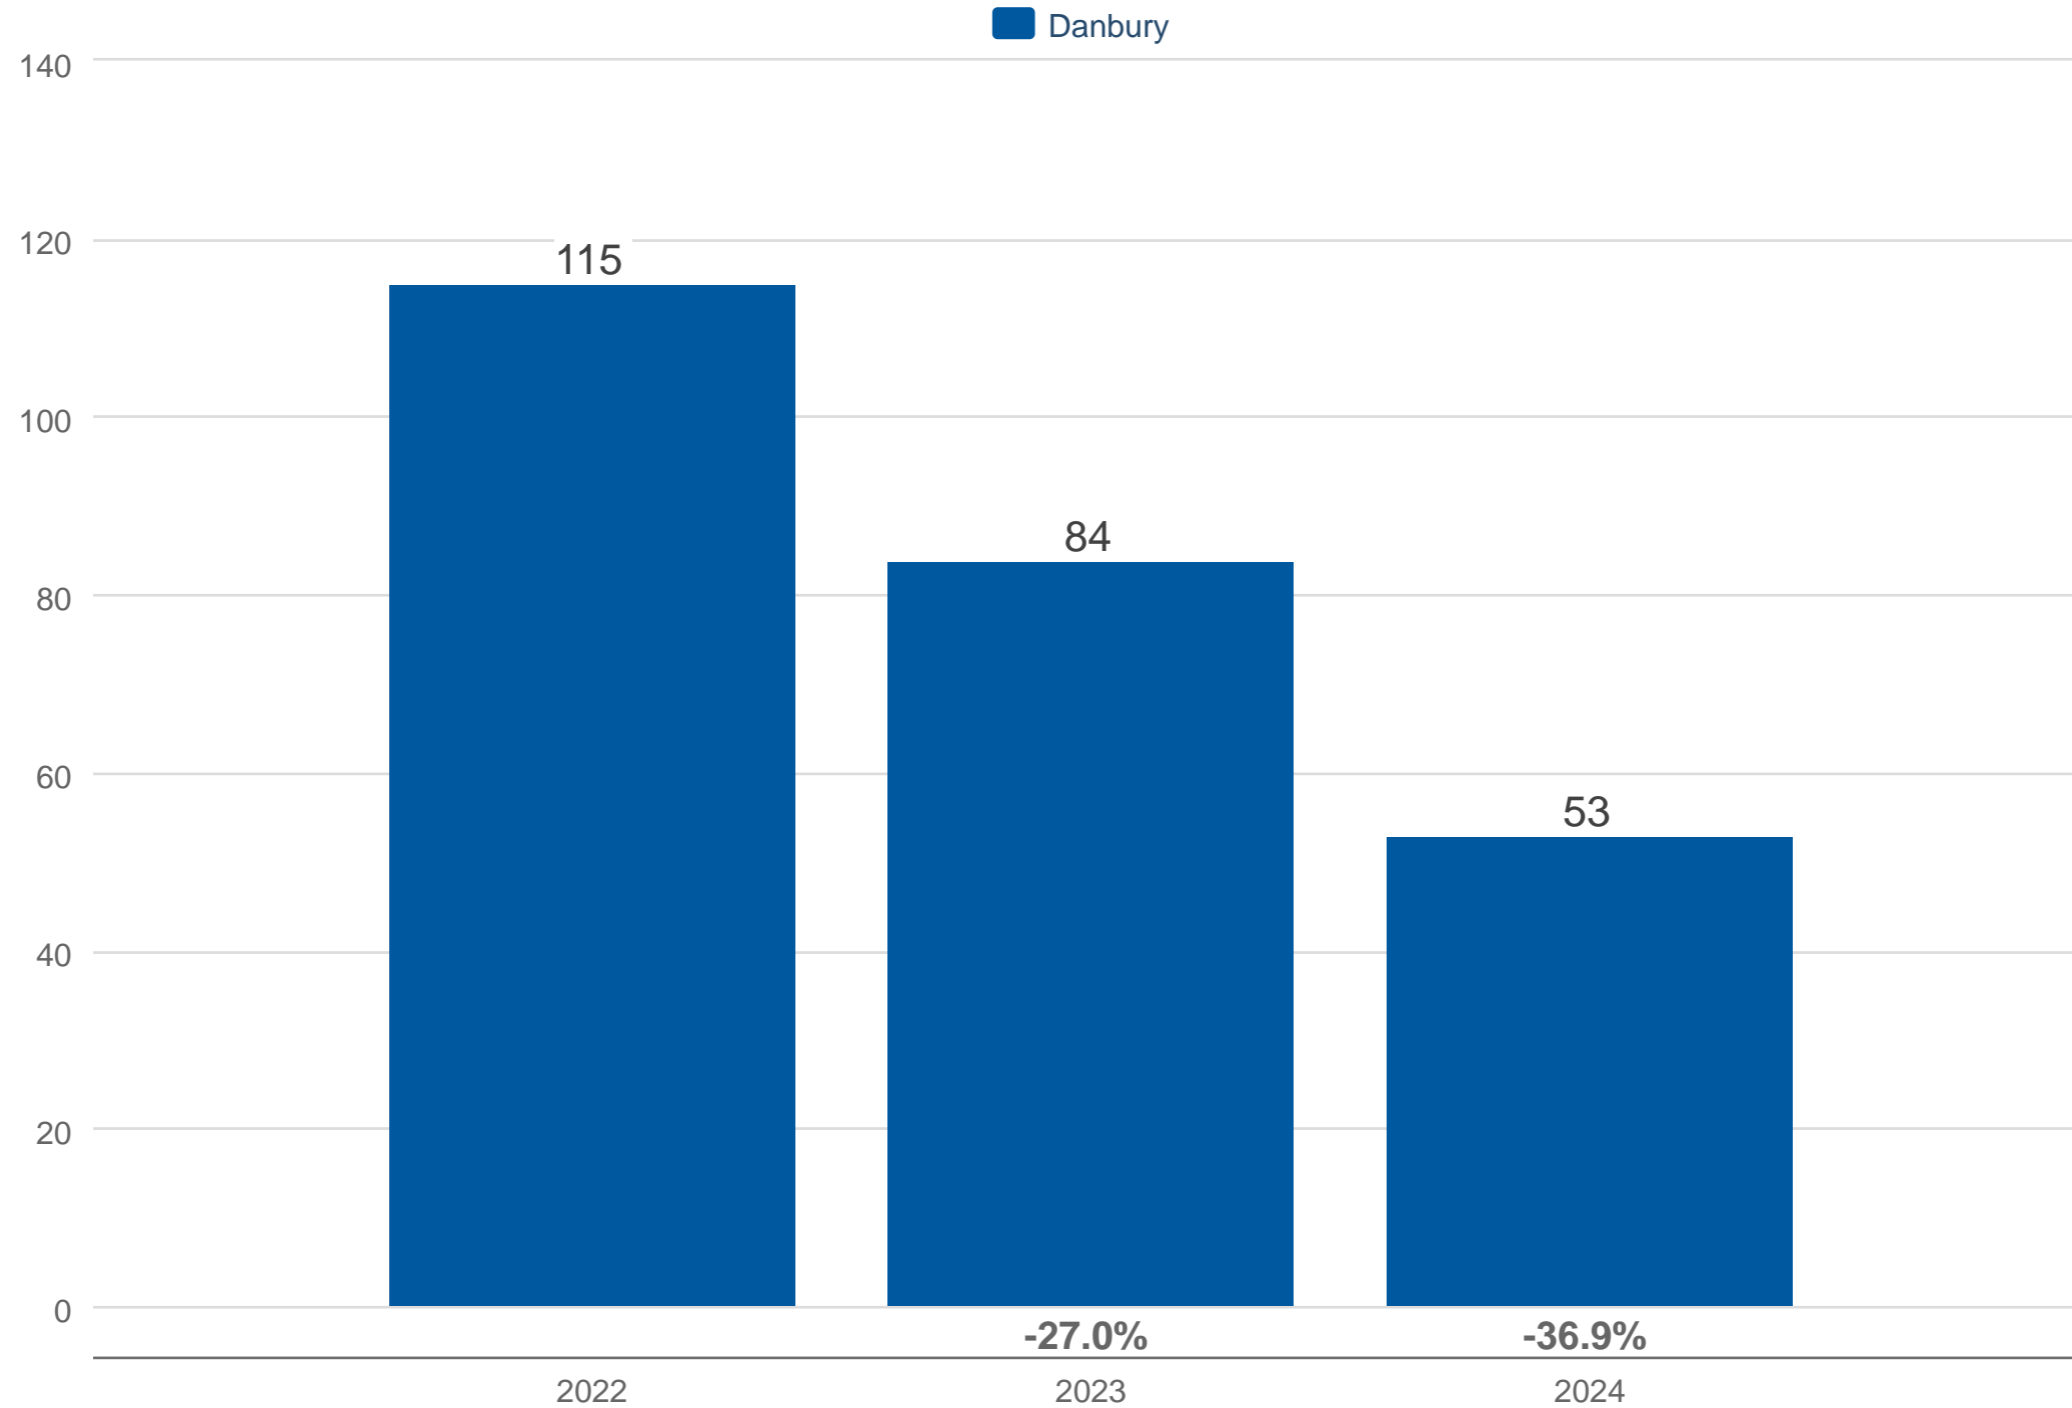

March New Listings

Danbury: Townhouse/Condo

Each data point represents year-to-date activity. Data is from April 2, 2024.