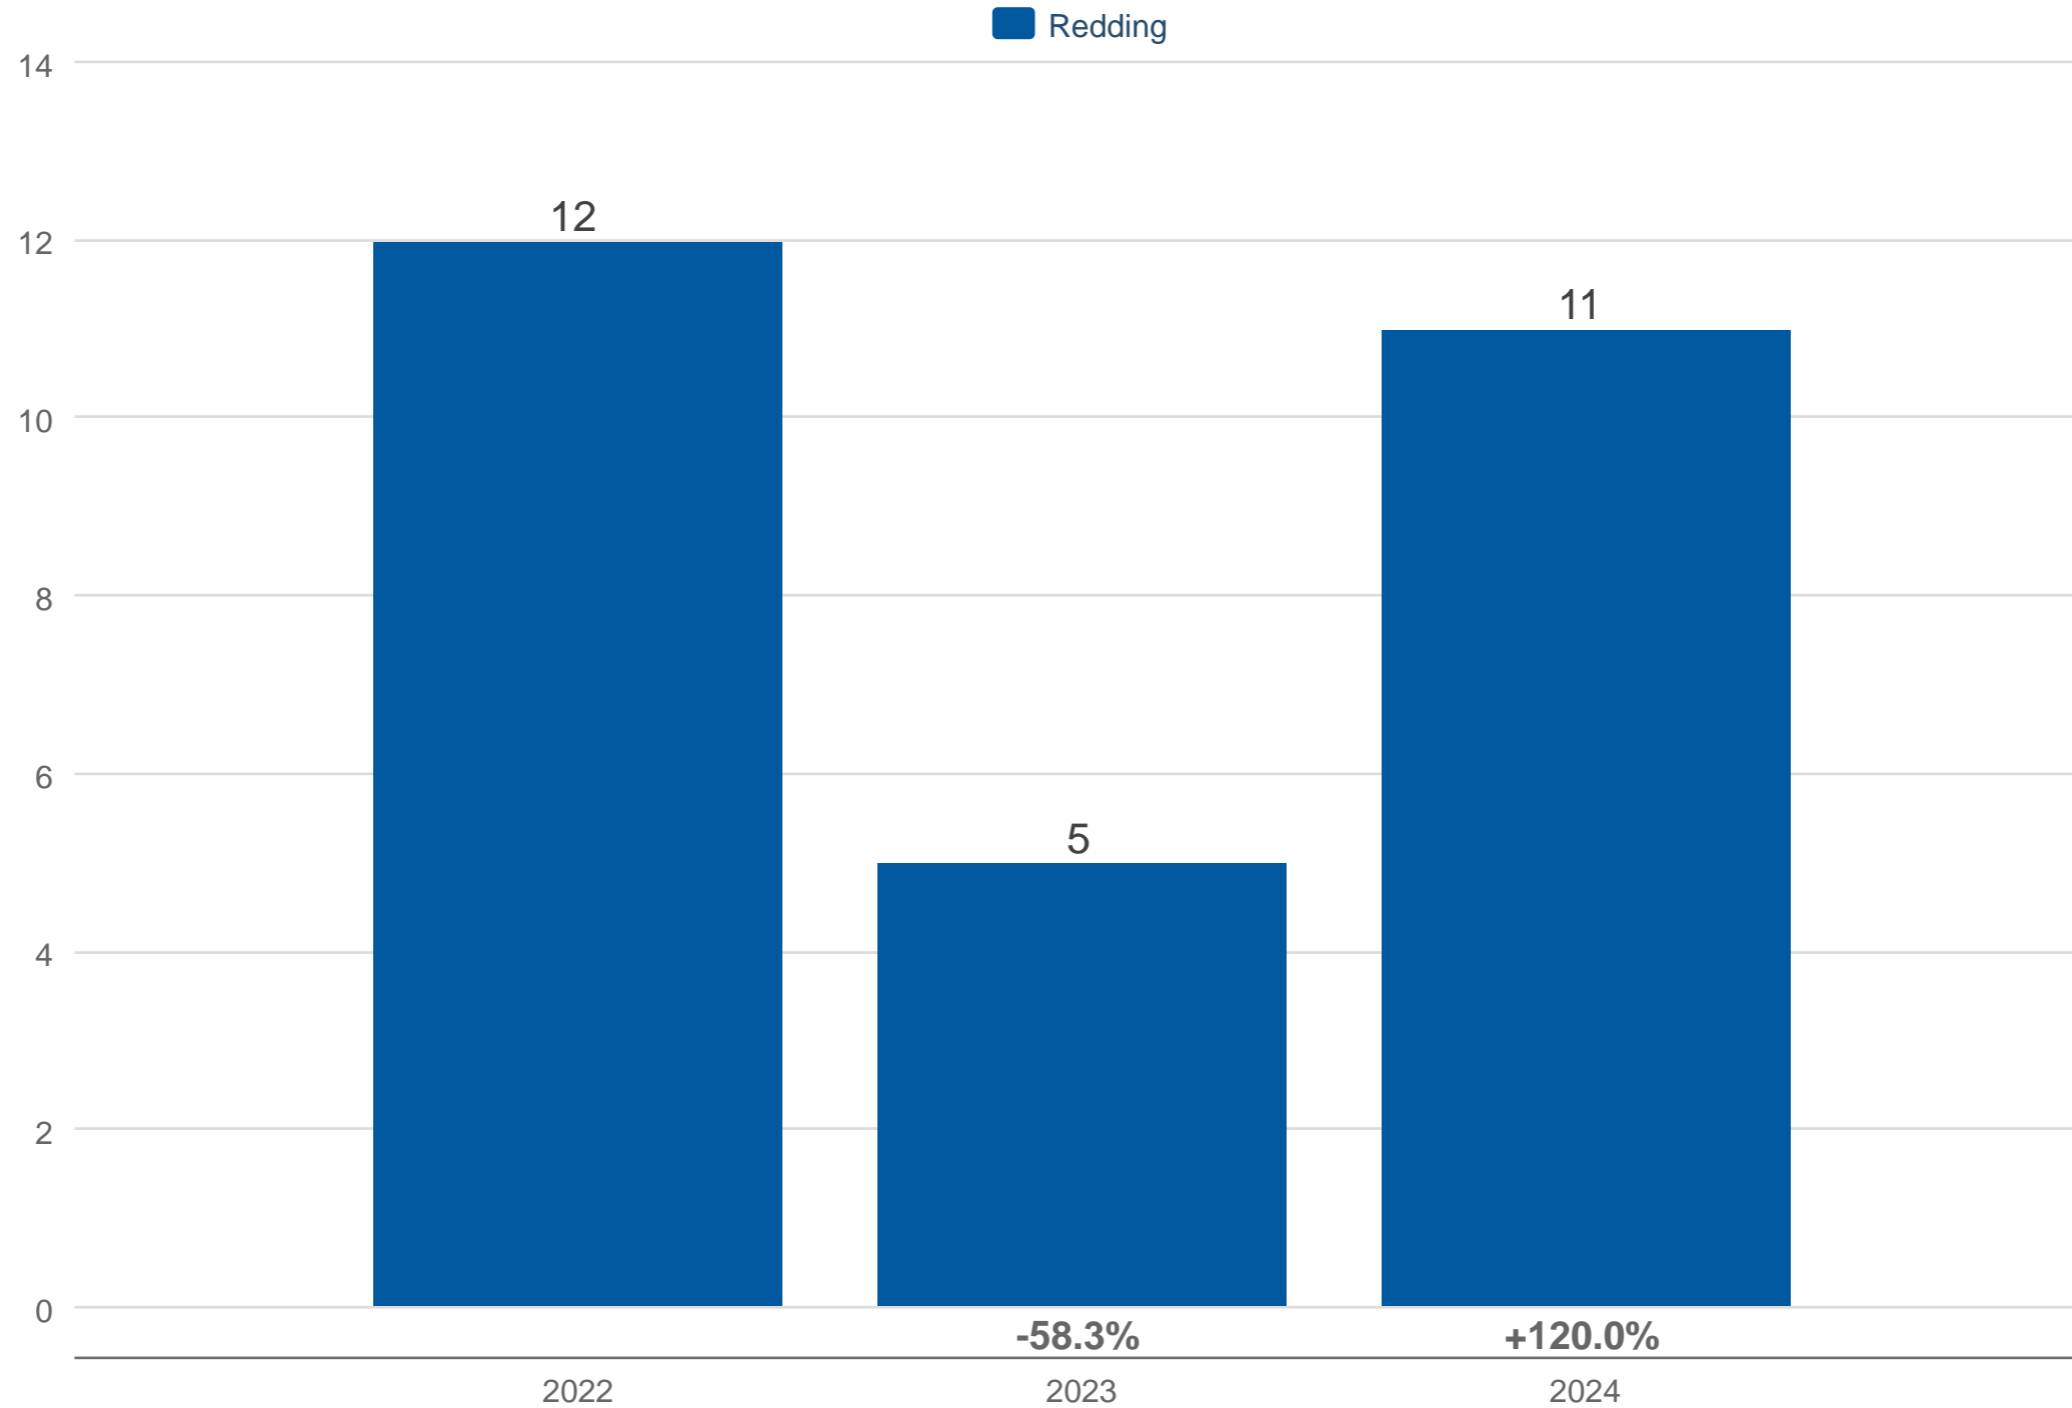

March Closed Sales

Redding

Each data point is one month of activity. Data is from April 26, 2024.