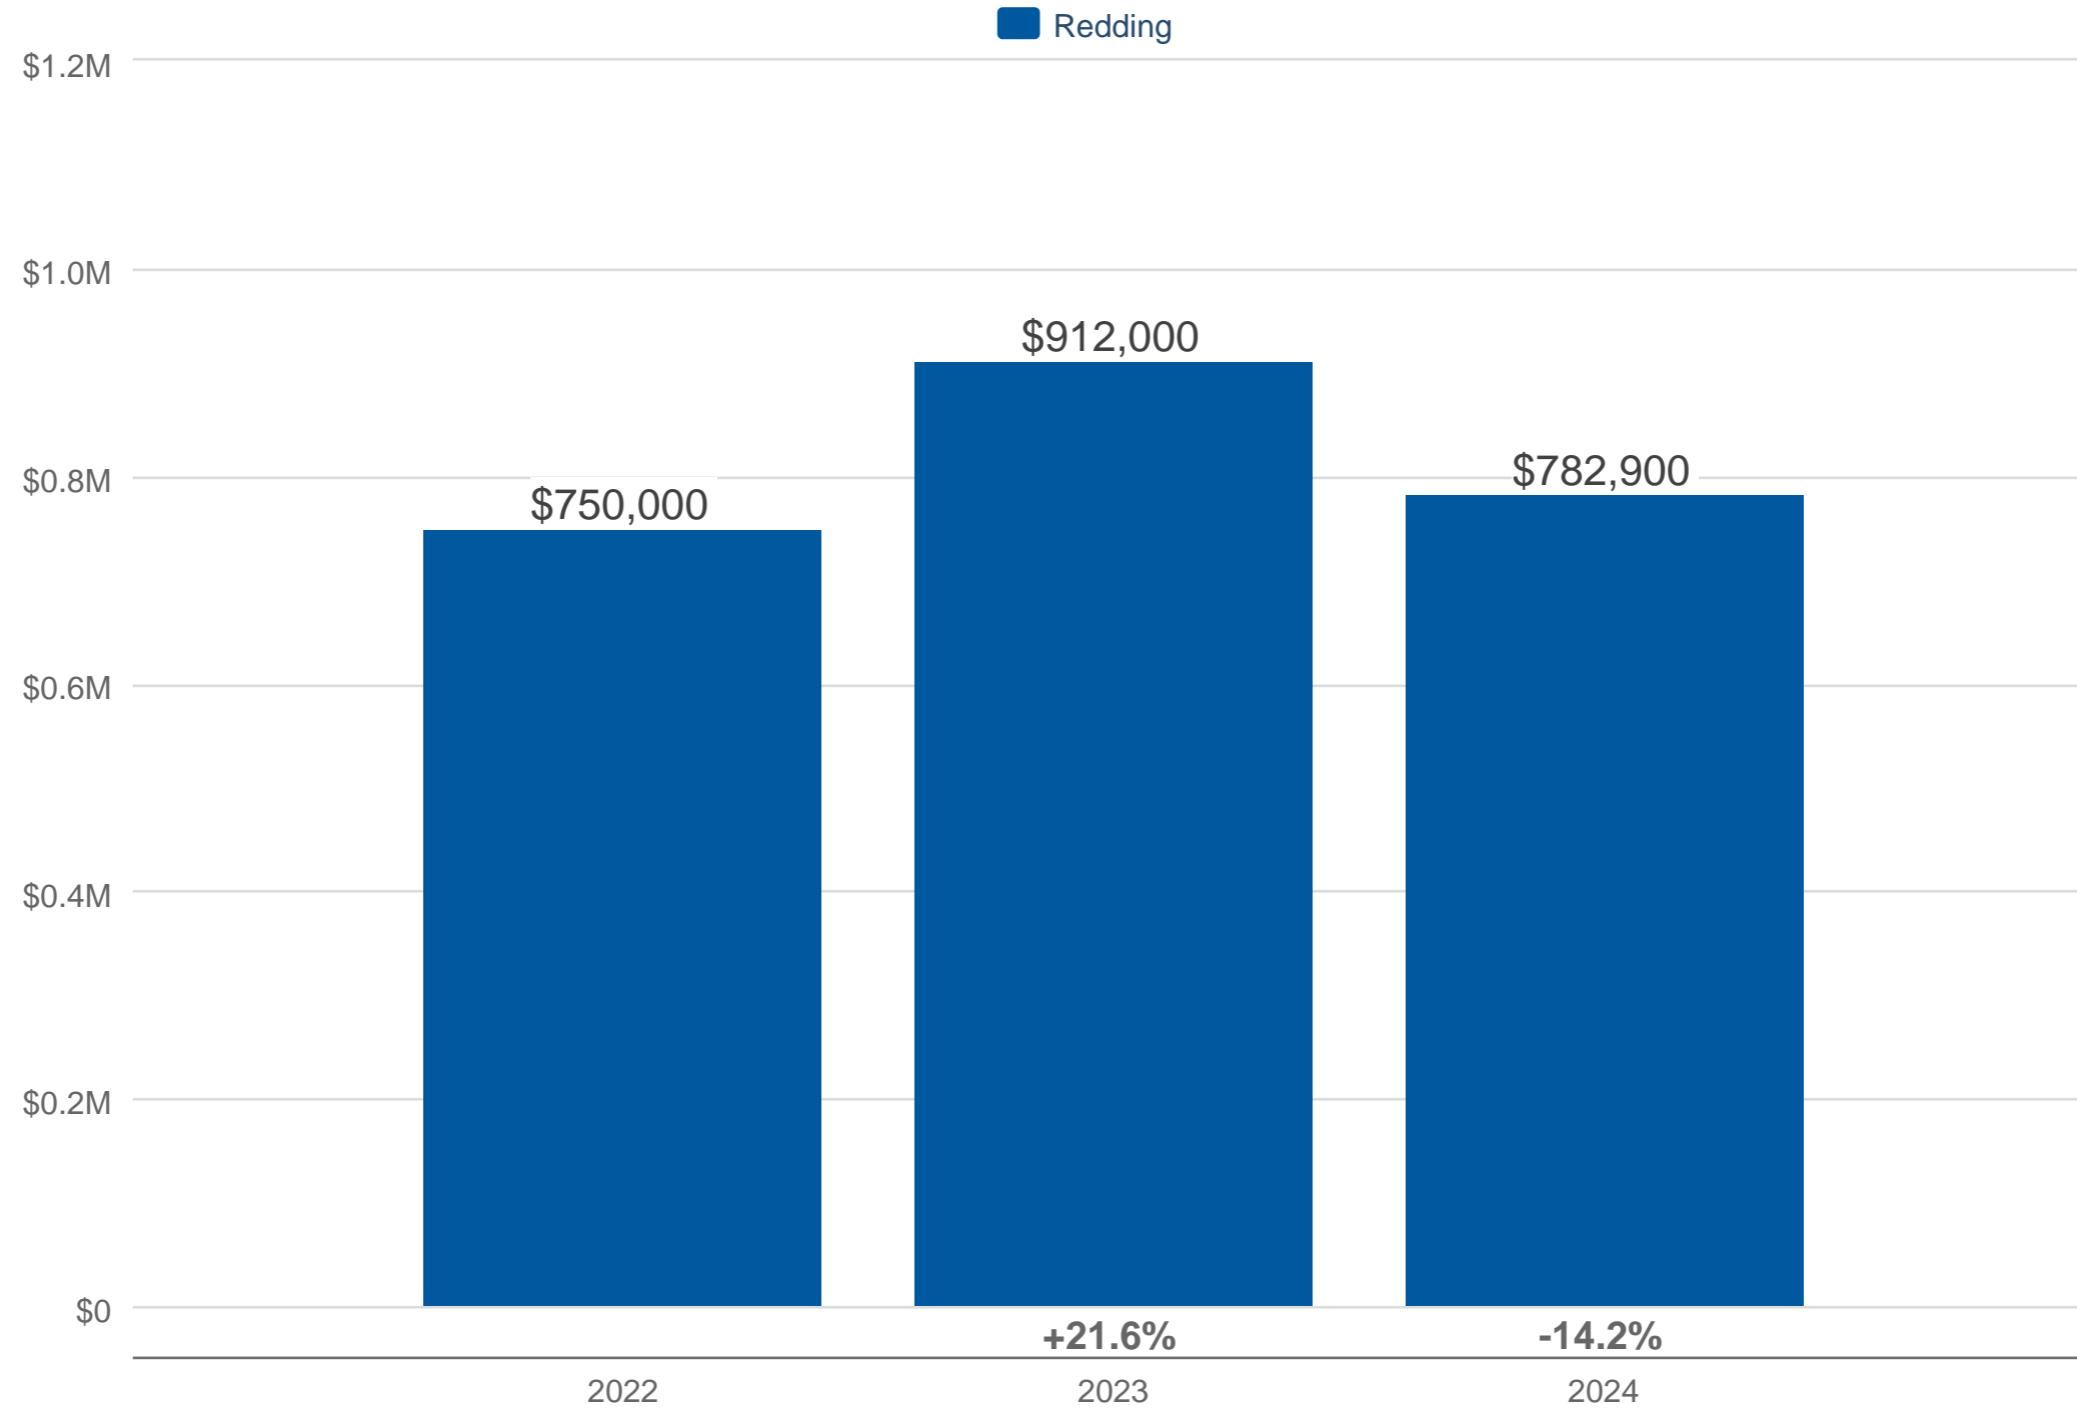

March Median Sales Price

Redding

Each data point is one month of activity. Data is from April 23, 2024.