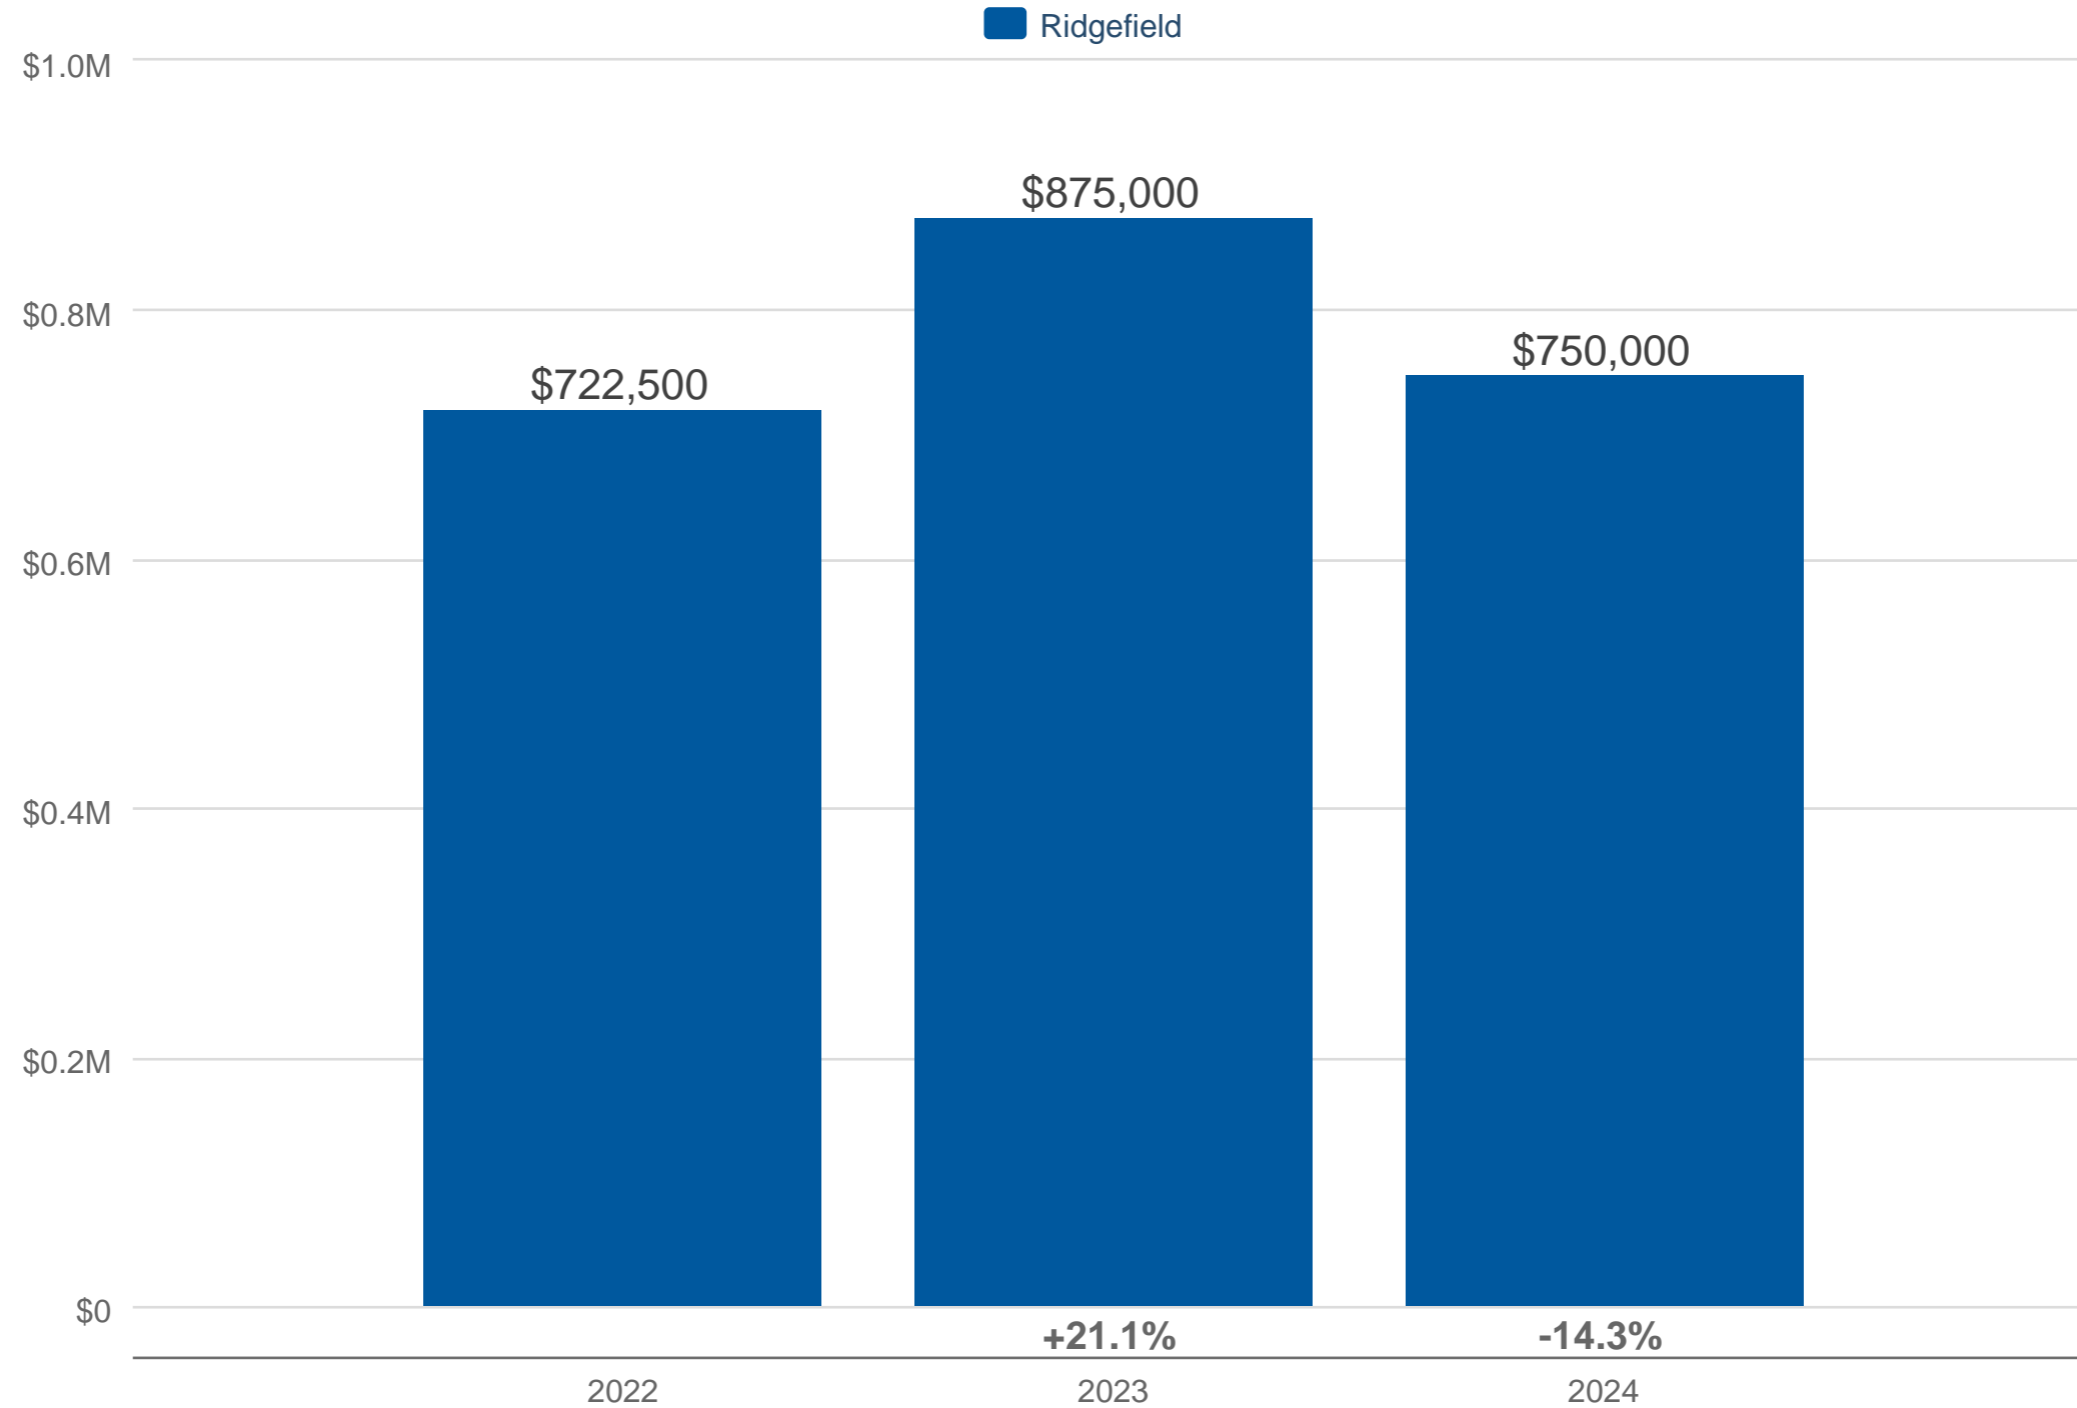

### March Median Sales Price

Ridgefield

Each data point is one month of activity. Data is from April 24, 2024.