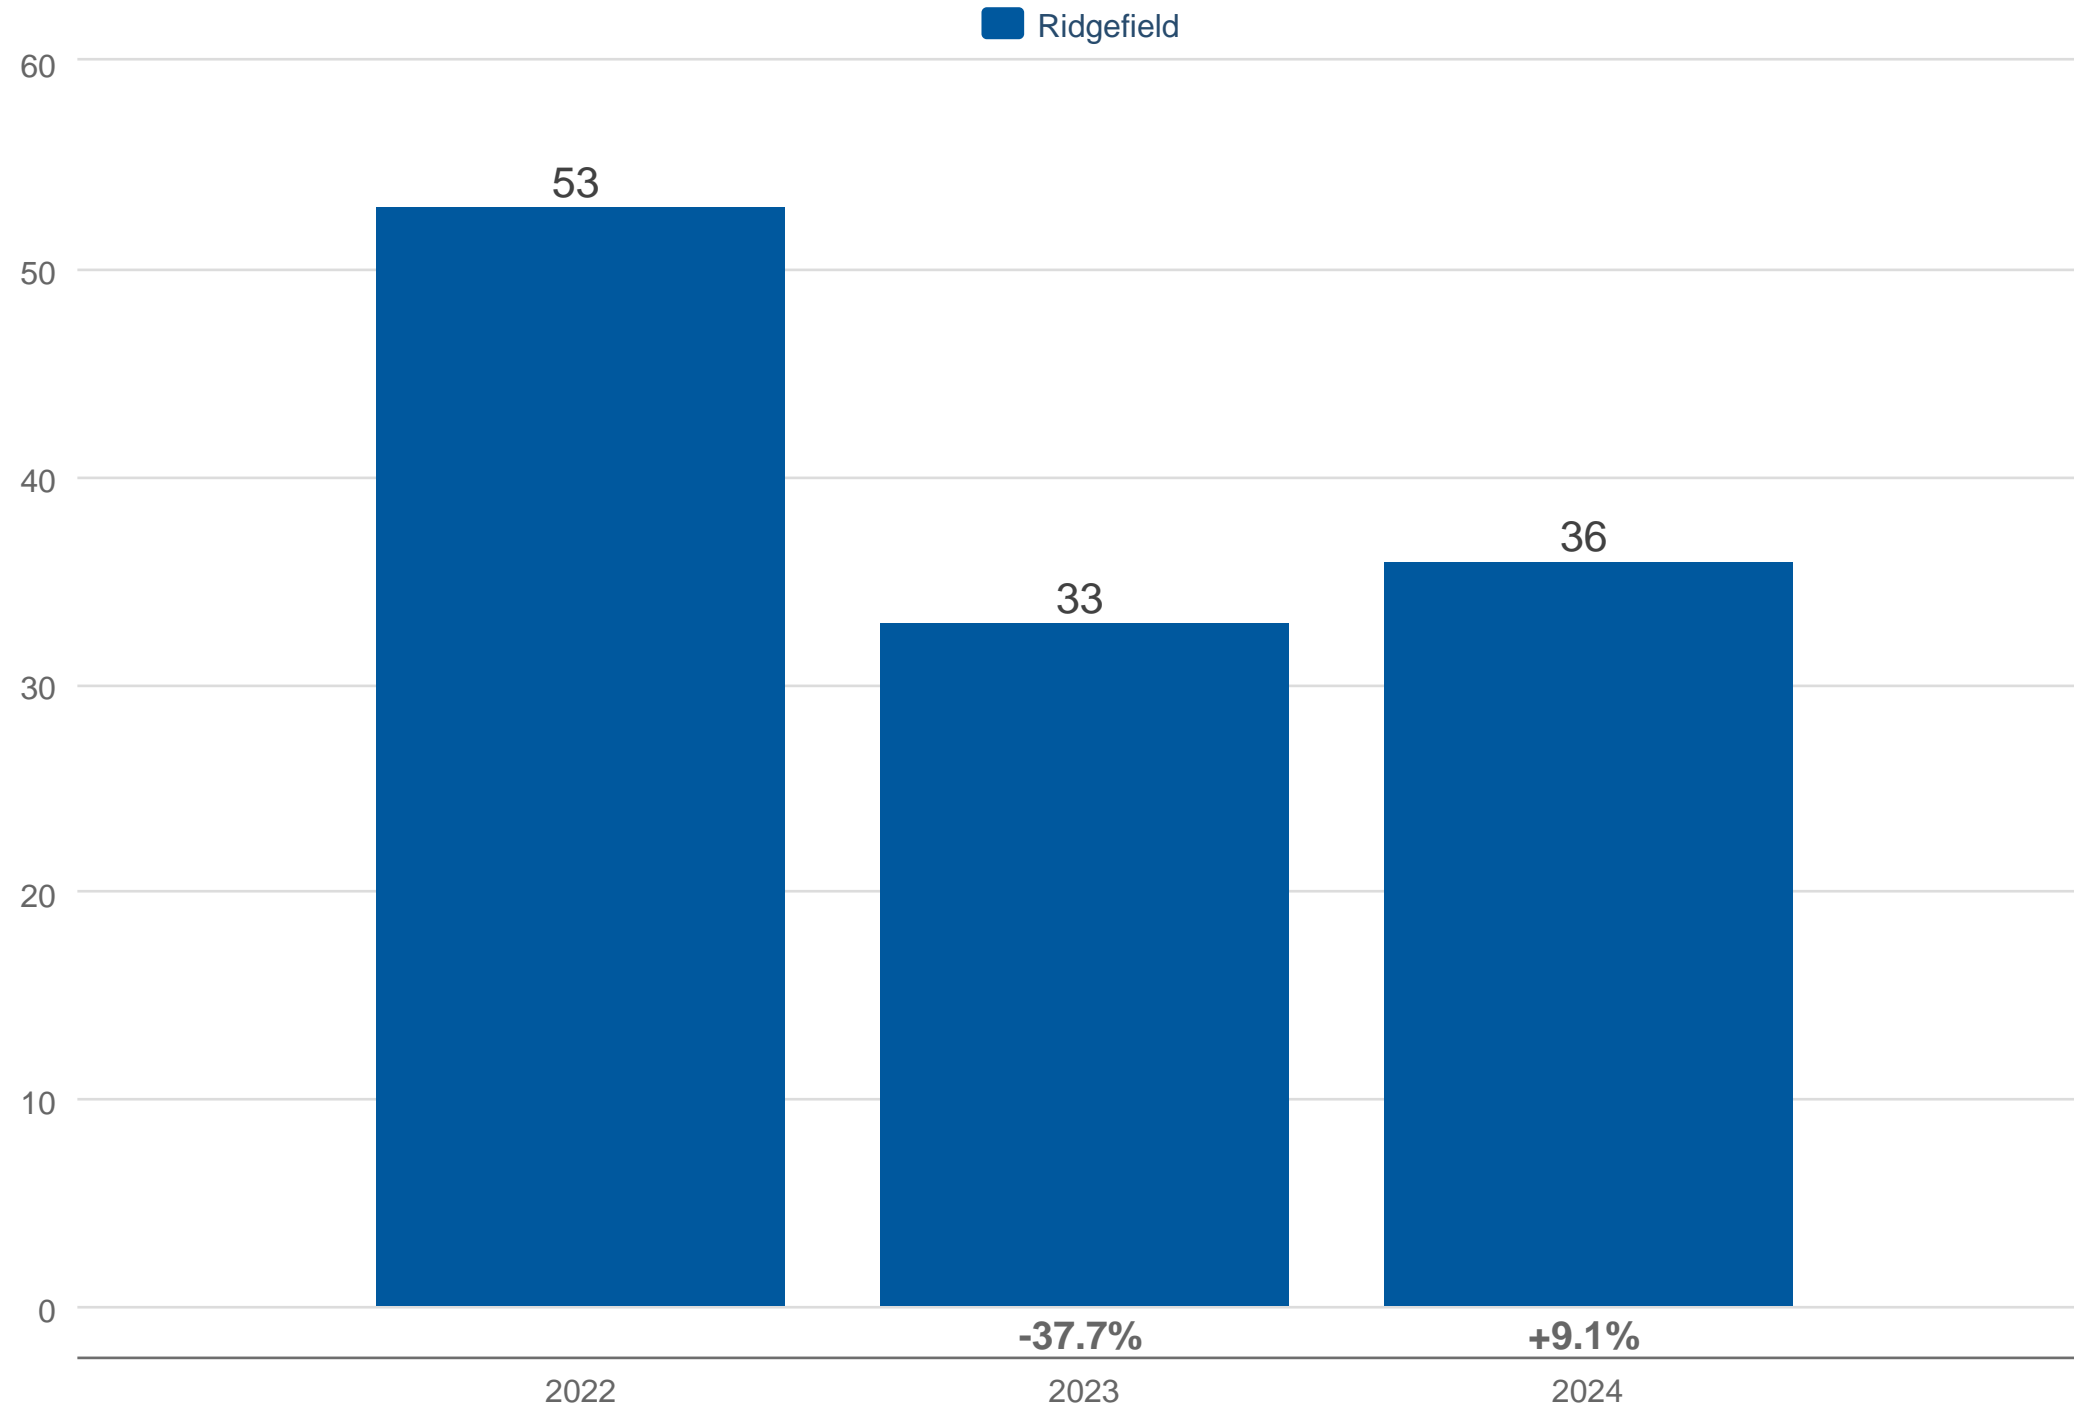

### March New Listings

Ridgefield

Each data point is one month of activity. Data is from April 25, 2024.