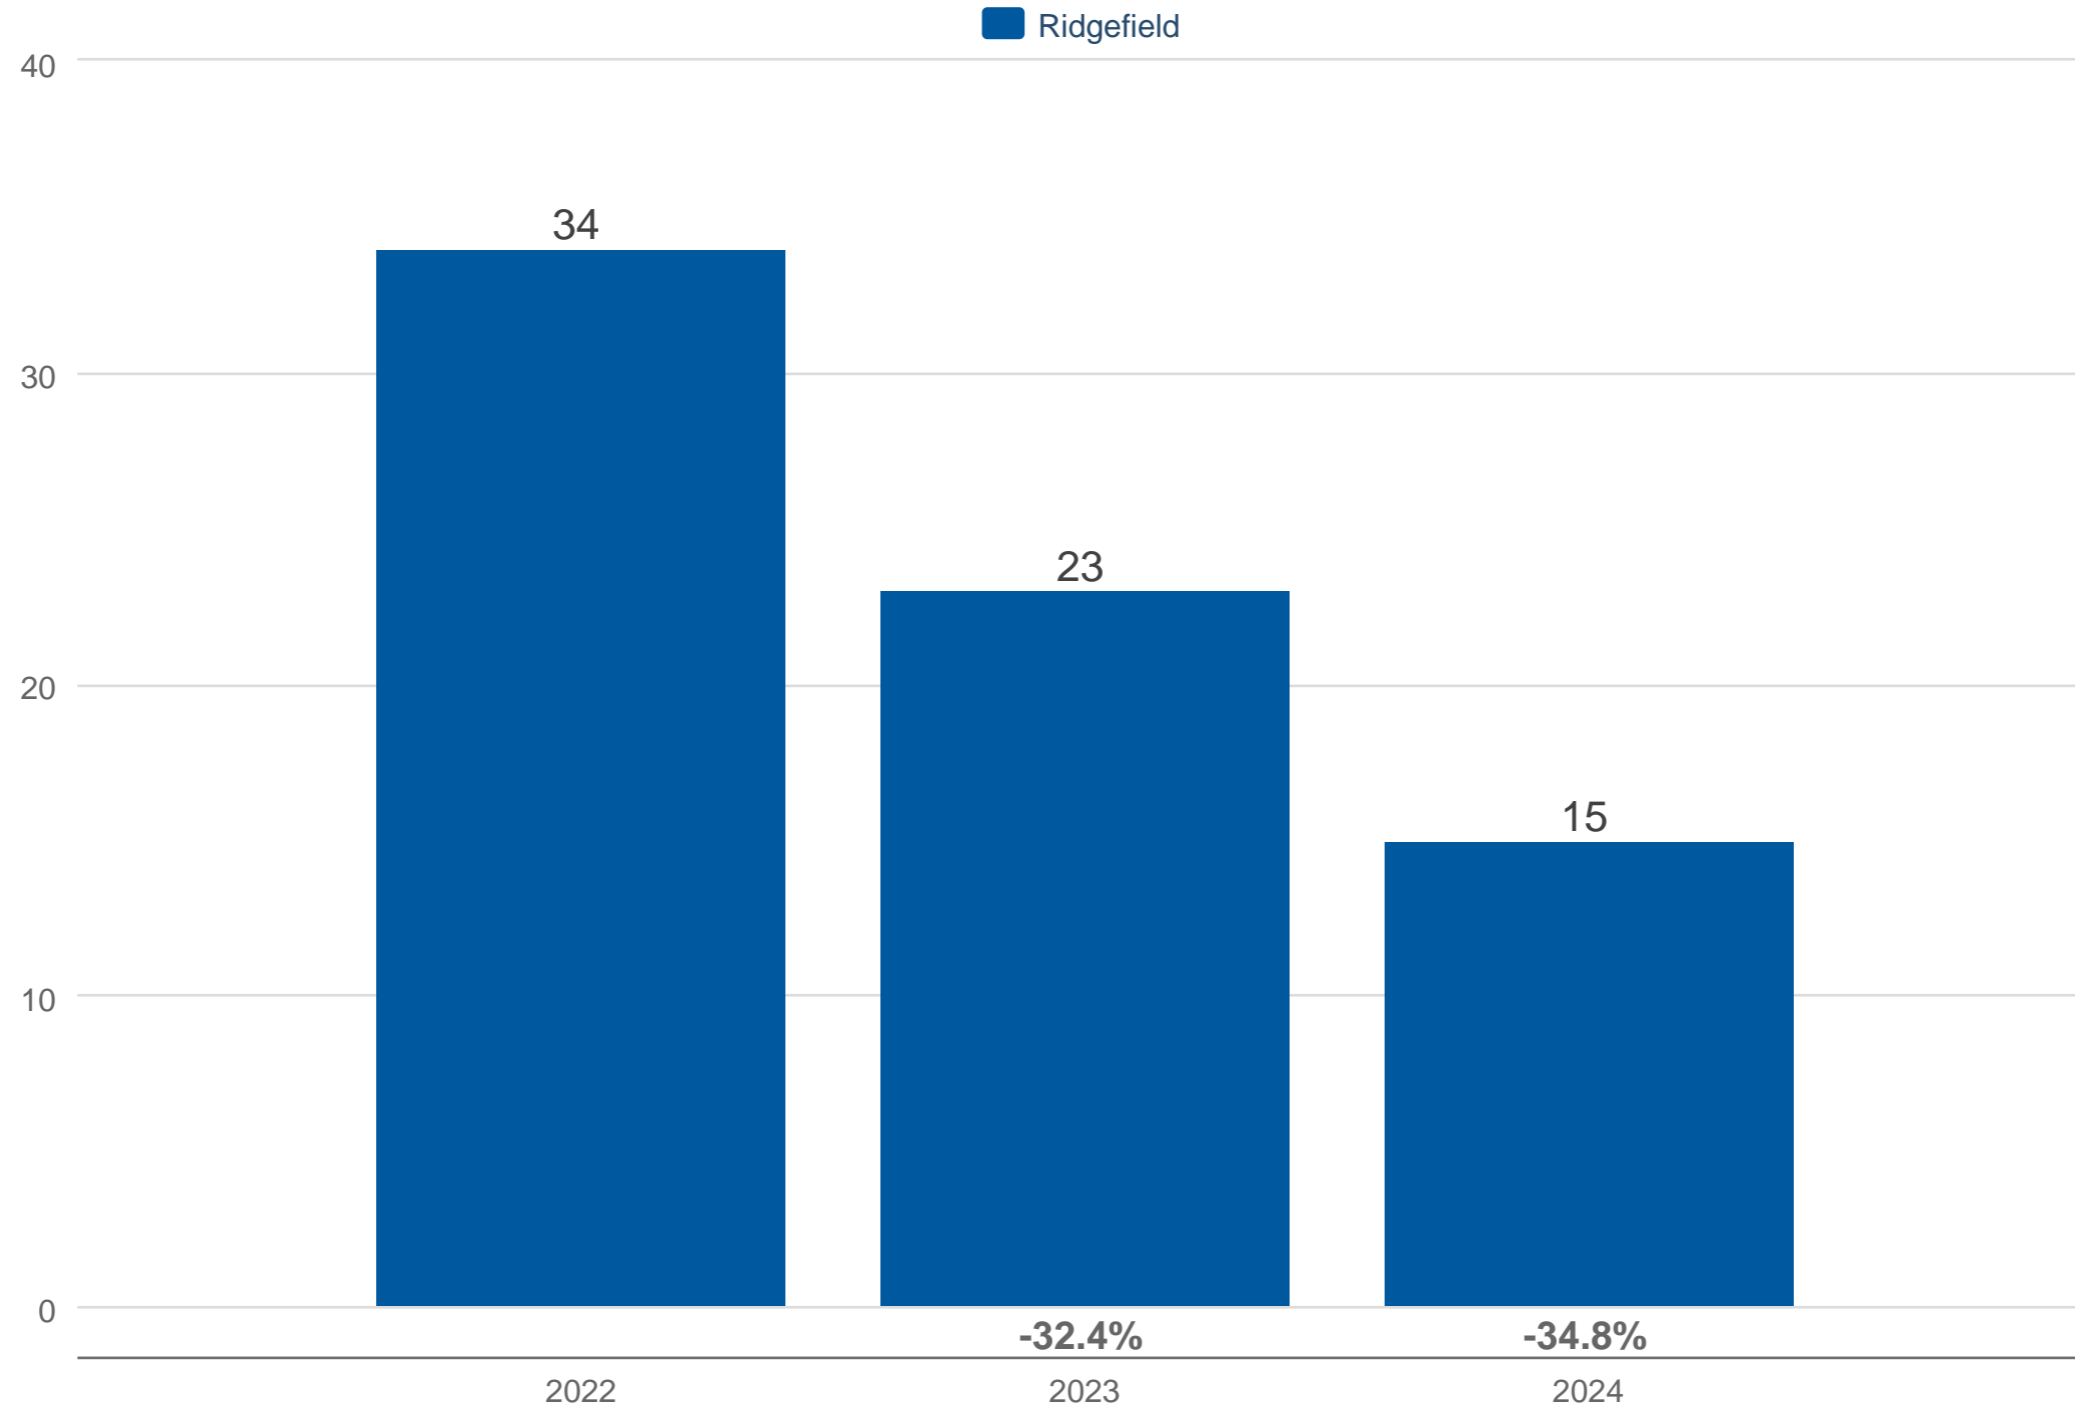

March Closed Sales

Ridgefield

Each data point is one month of activity. Data is from April 24, 2024.