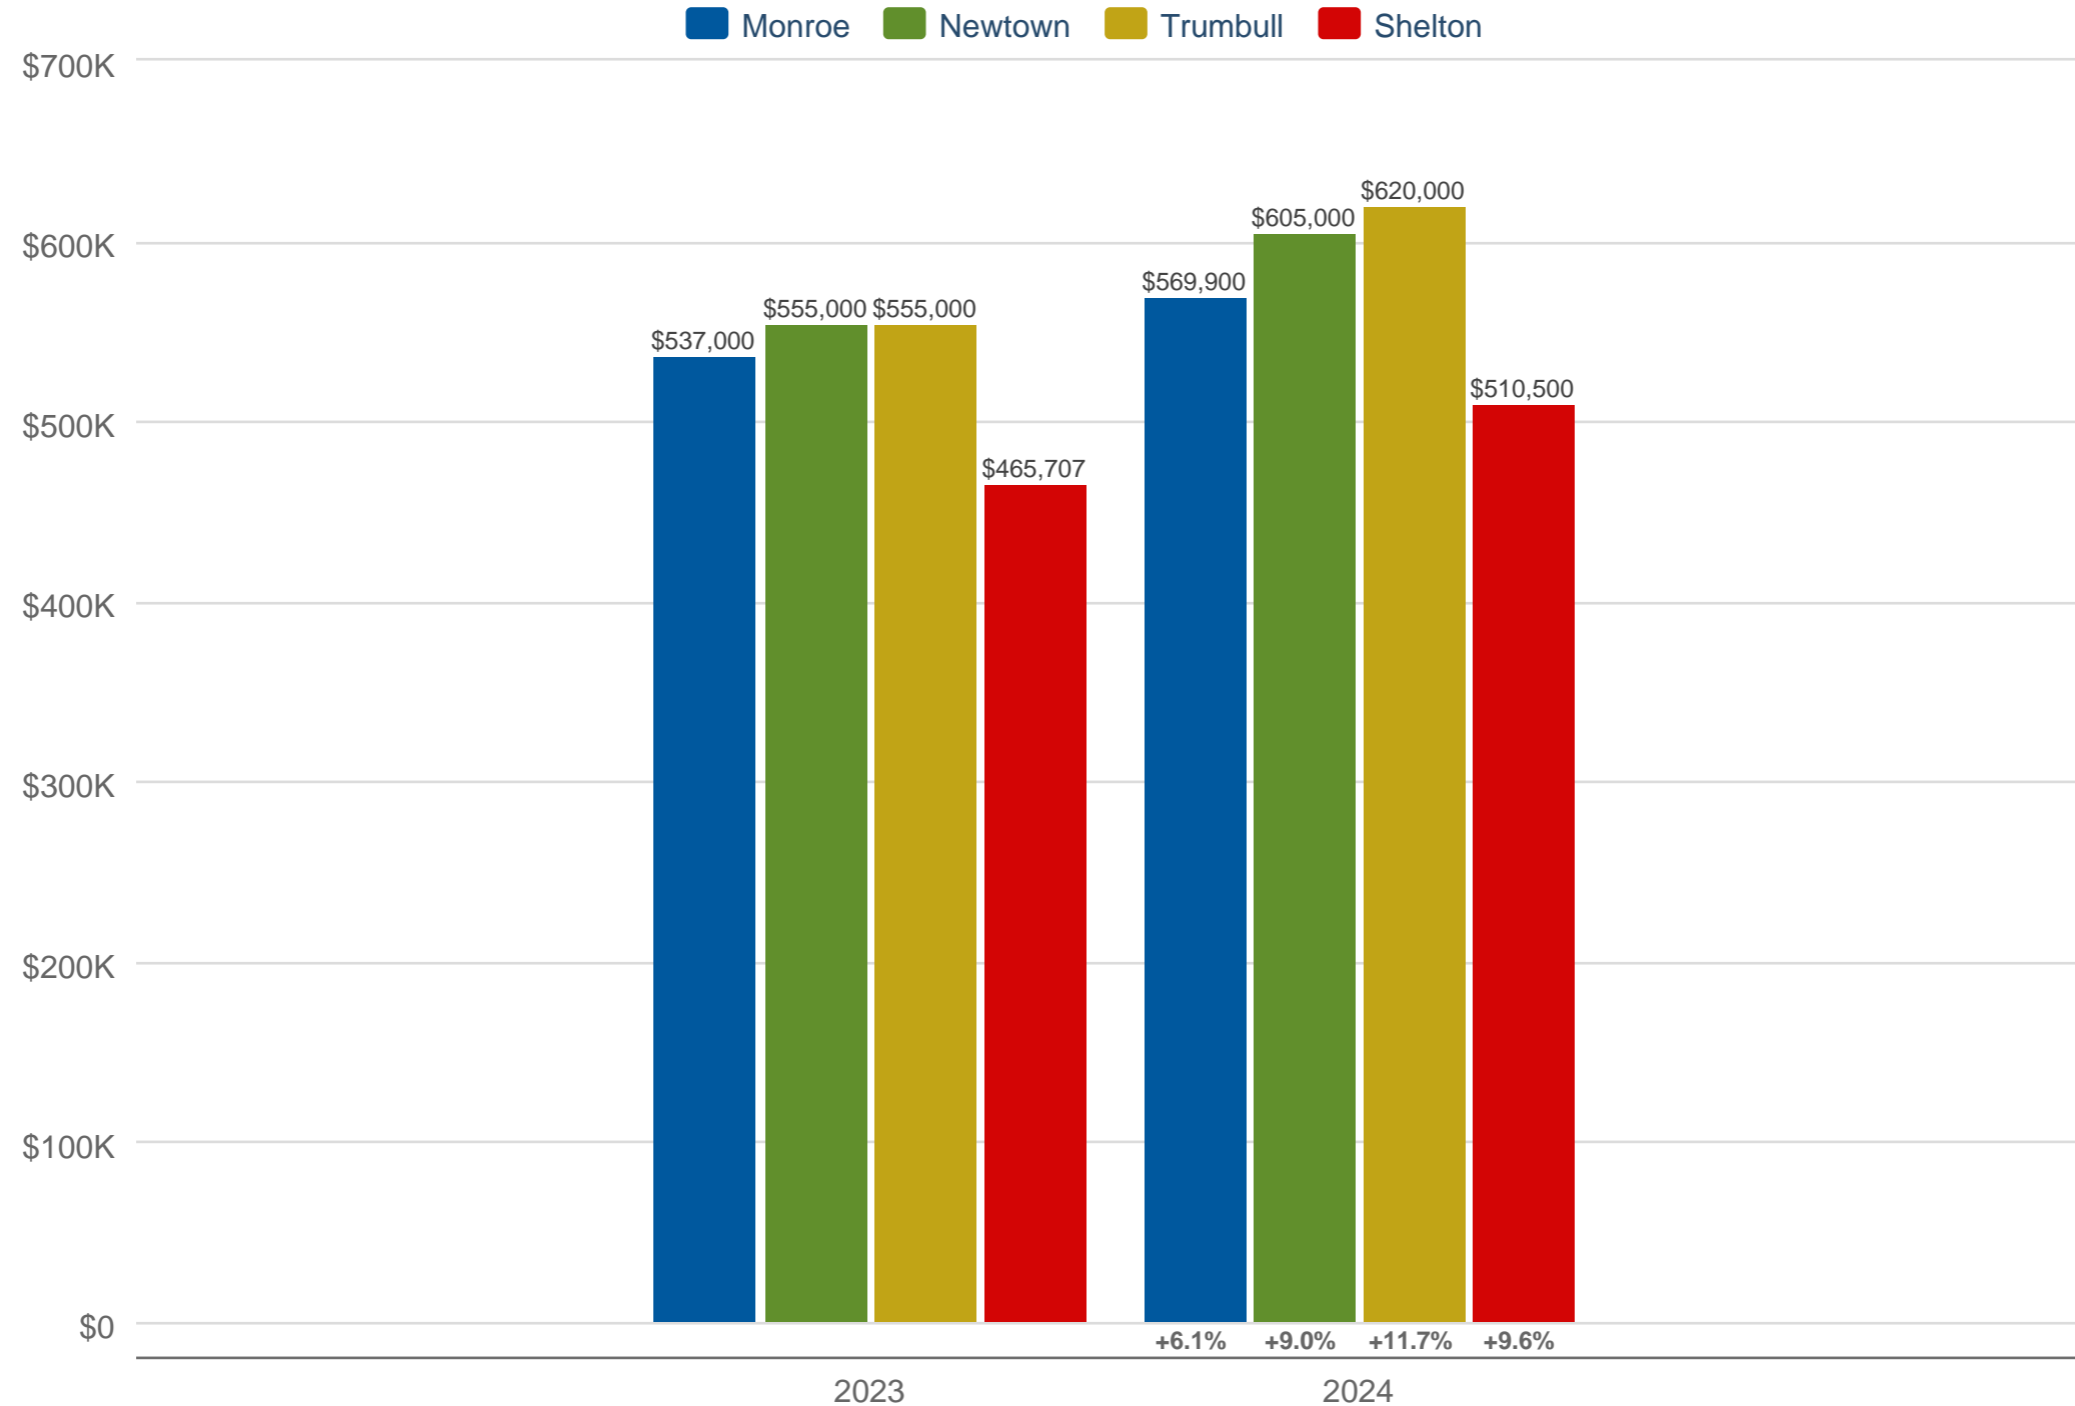

September Median Sales Price

Monroe & Newtown & Trumbull & Shelton

Each data point represents year-to-date activity. Data is from October 31, 2024.